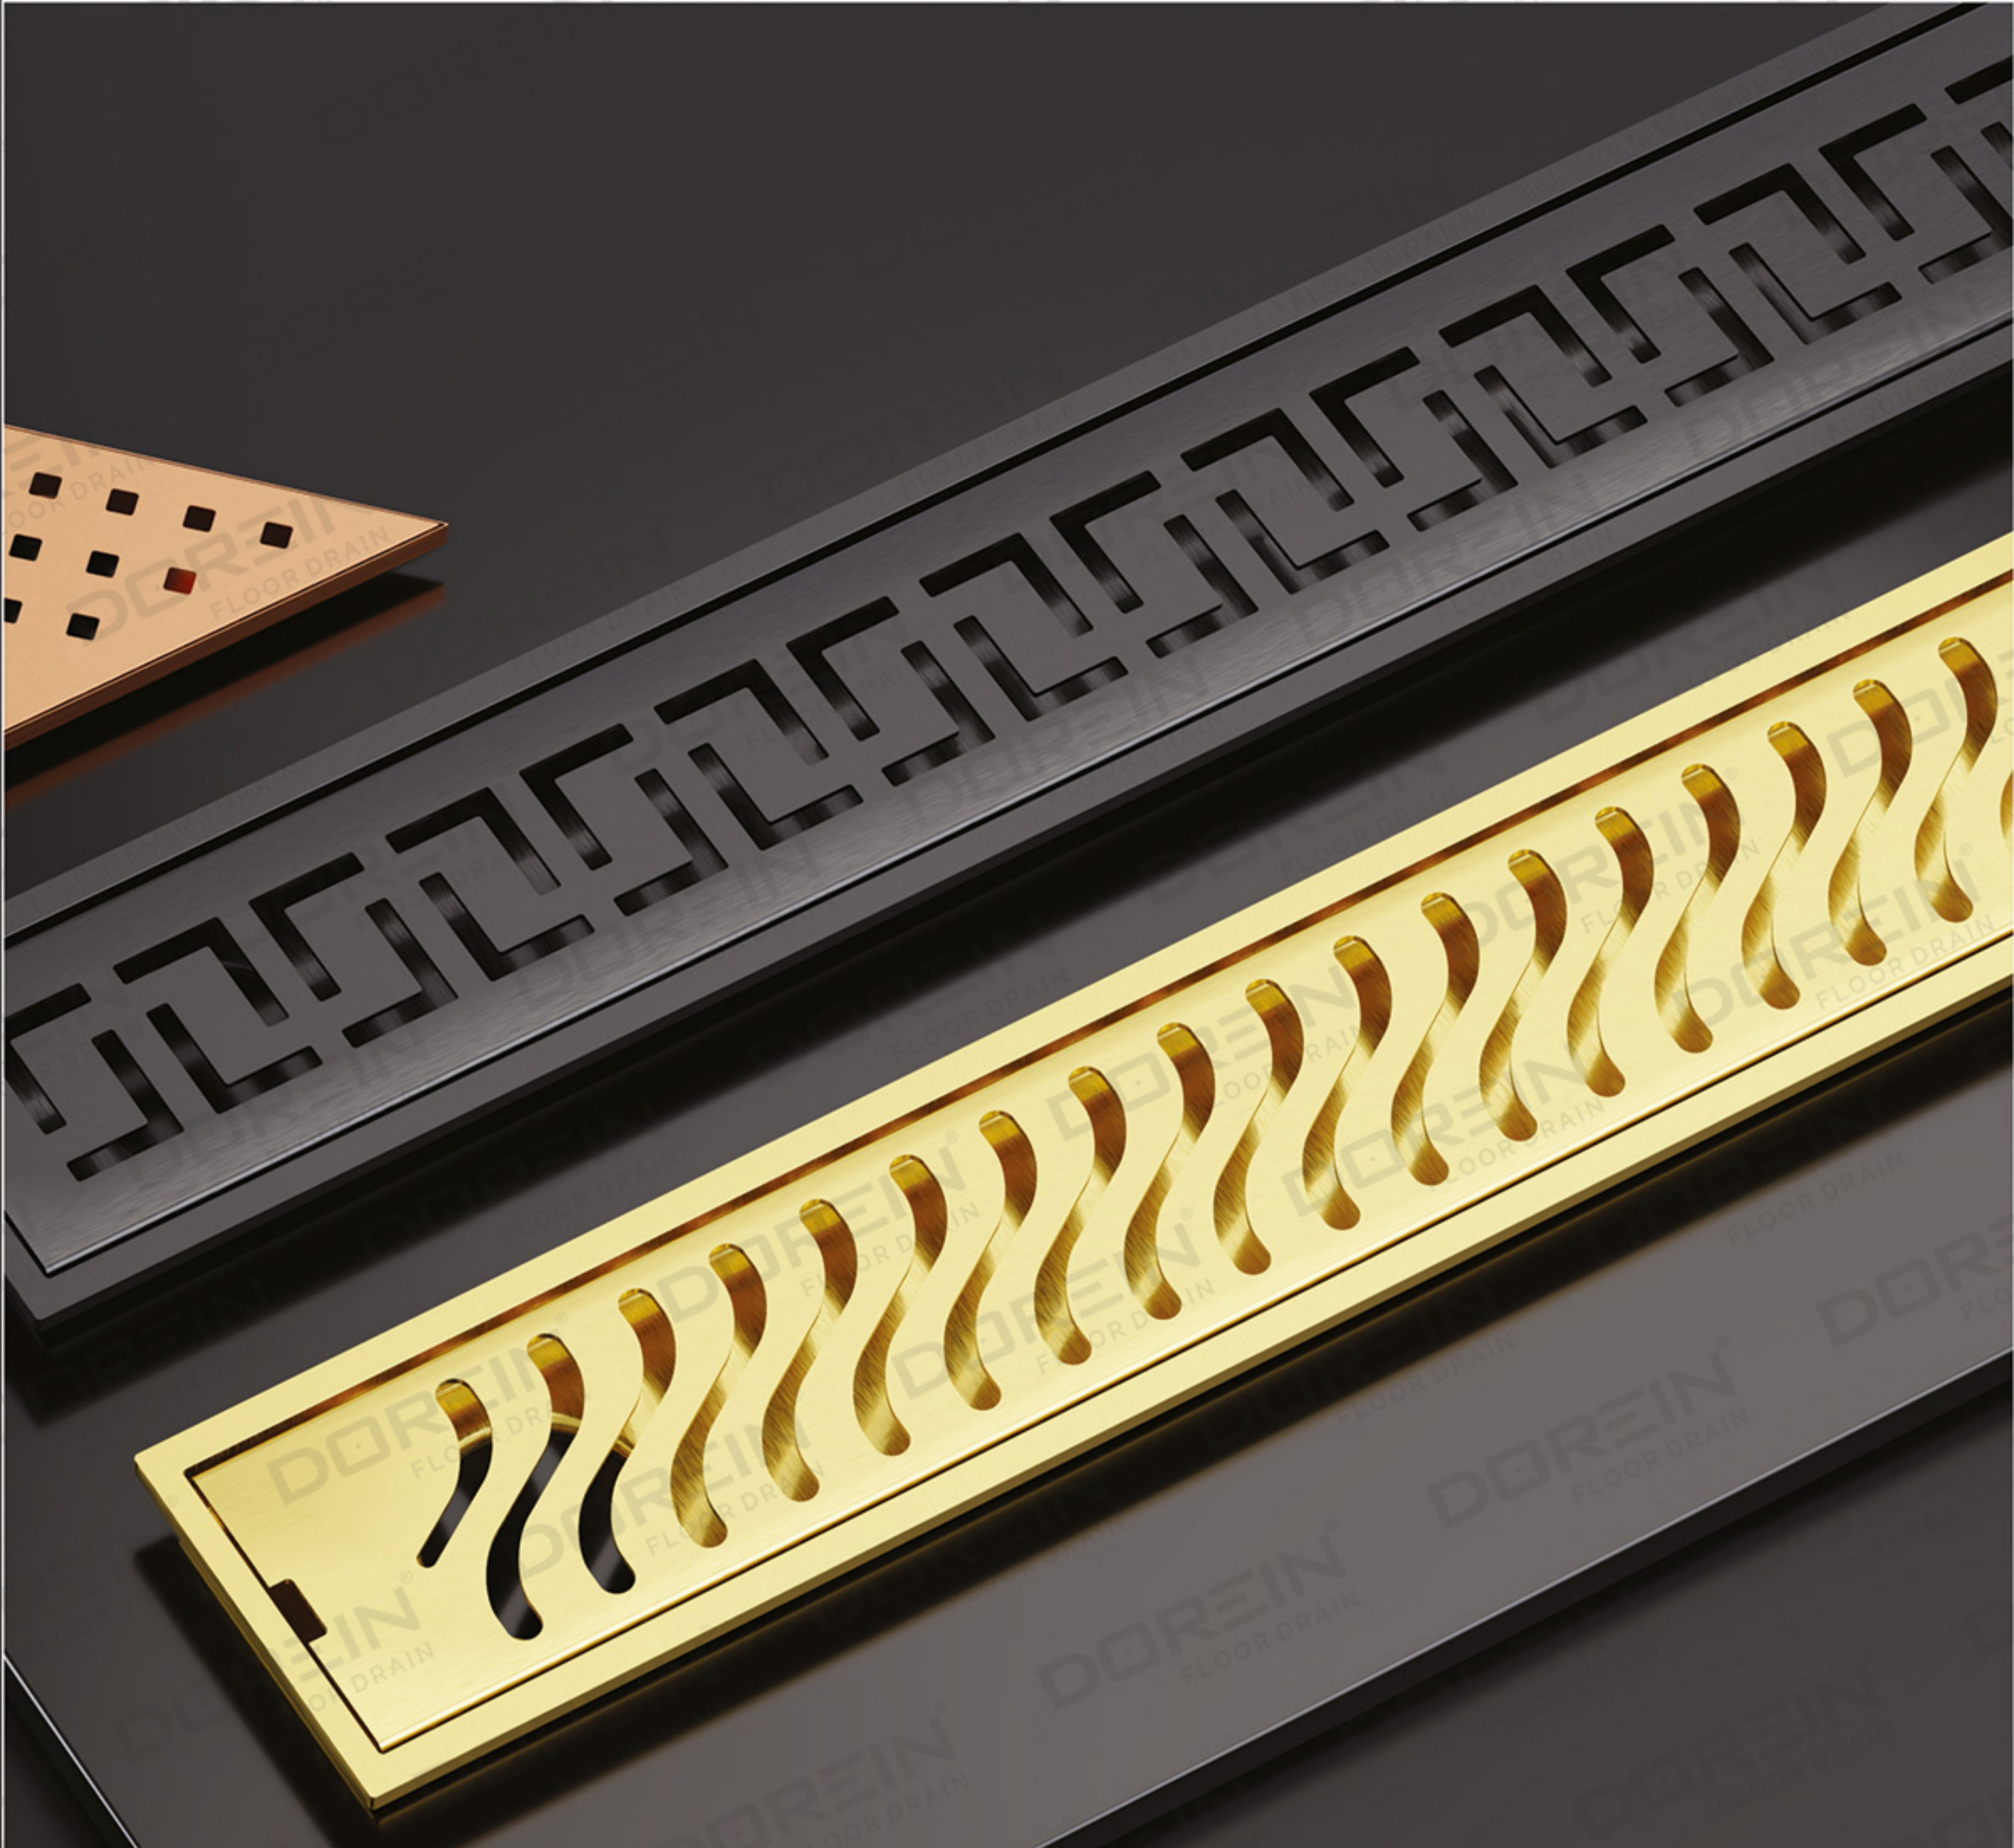

Available in PVD Finish

Specifications

- Thickness : BASE : 1mm, Plate : 1mm
- Flow Rate : 40 - 65 liters / Minutes
- Drainage Direction : Side / Center
- Outlet : 60mm

Drawing

DOREIN[®]

FLOOR DRAIN

-
- ◆ **Efficient Water Management :**
Keeps the bathroom dry and hygienic.
 - ◆ **Prevents Water Damage :**
Stops seepage and structural issues.
 - ◆ **Enhances Aesthetics :**
Modern designs elevate the bathroom's overall look.
 - ◆ **Durability & Hygiene :**
Stainless steel and PVD coatings ensure long life and easy cleaning.
 - ◆ **Safety :**
Reduces slipping hazards by preventing standing water.