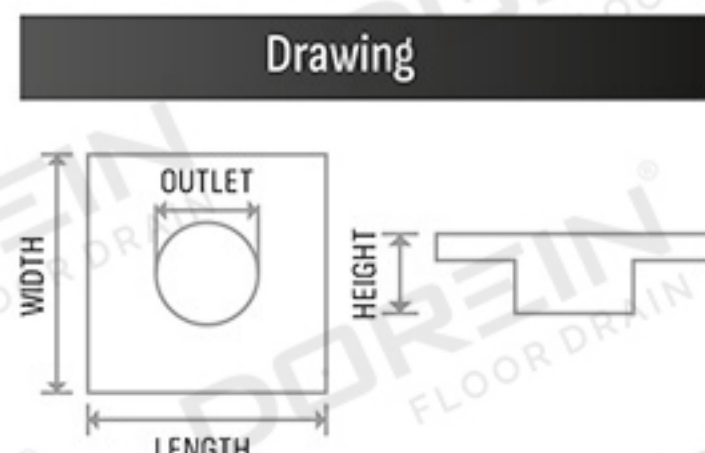

SIZE (INCH)	SIZE (MM)	MRP (SATIN)	MRP - PVD (RG / G)	MRP - PVD (BLACK)
5 x 5	127 x 127	₹ 380	₹ 1000	₹ 1230
6 x 6	150 x 150	₹ 535	₹ 1200	₹ 1530

Thickness - Base : 1mm, Plate : 1.5mm