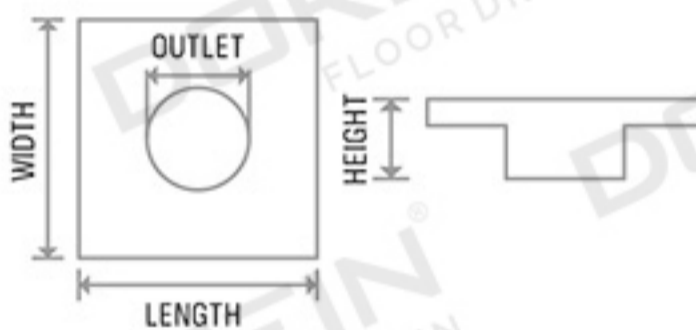

SIZE (INCH)	SIZE (MM)	MRP (SATIN)

5 x 5	127 x 127	₹ 250
6 x 6	150 x 150	₹ 350

Thickness - Base : 1mm, Plate : 1.2mm

Drawing