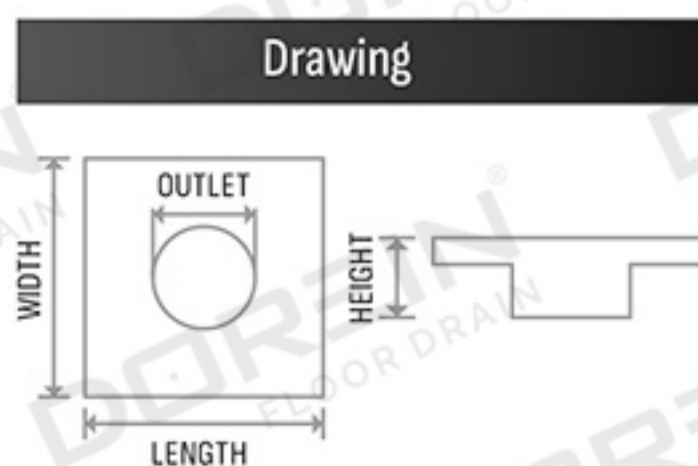

SIZE (INCH)	SIZE (MM)	MRP (SATIN)	MRP - PVD (RG / G)	MRP - PVD (BLACK)
5 x 5	127 x 127	₹ 380	₹ 1000	₹ 1230
6 x 6	150 x 150	₹ 535	₹ 1200	₹ 1530

Thickness - Base : 1mm, Plate : 1.5mm