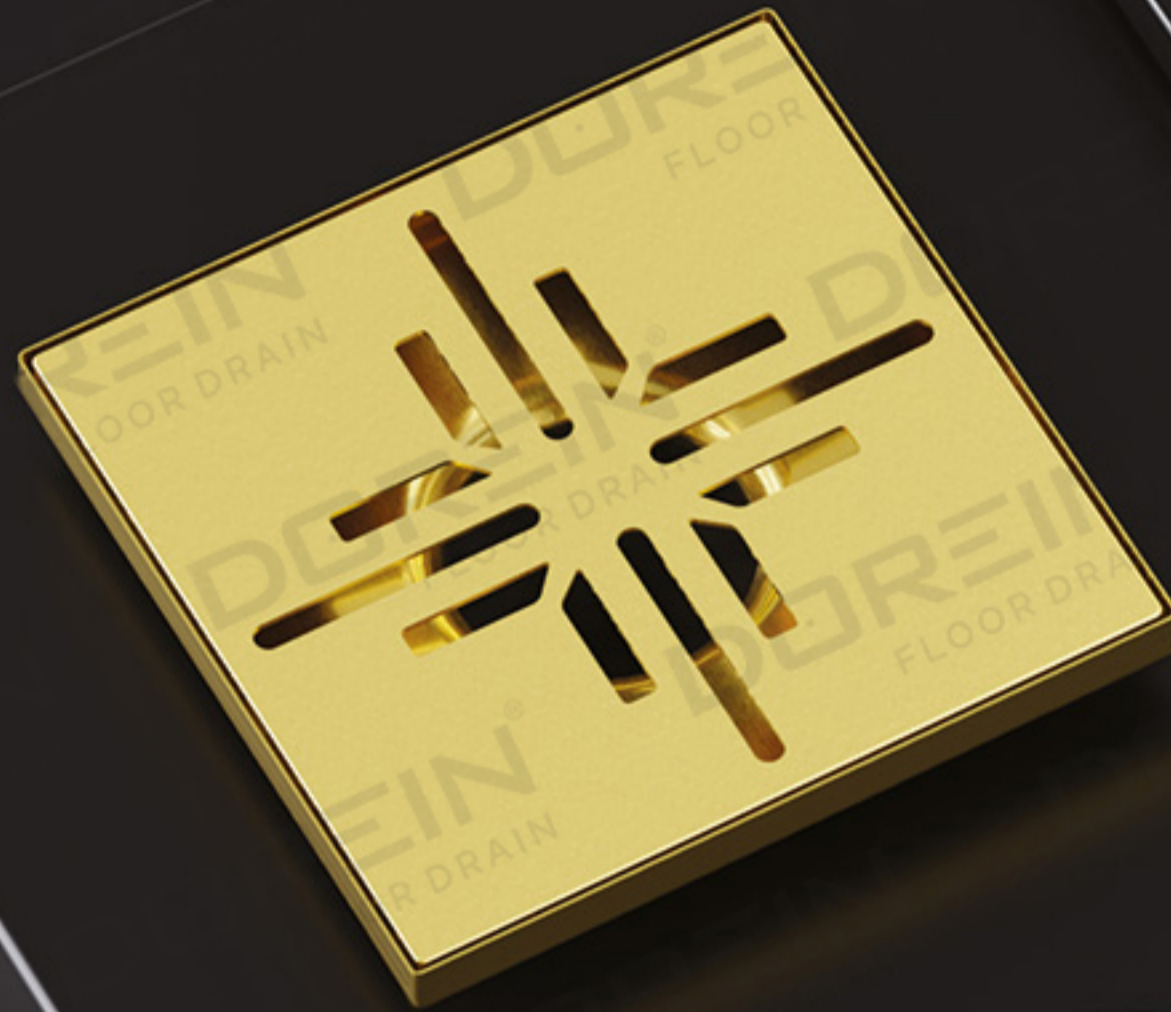

DOREIN®

FLOOR DRAIN

1. ---
2. **Efficient Water Management :**
     Keeps the bathroom dry and hygienic.
   - **Prevents Water Damage :**
     Stops seepage and structural issues.
   - **Enhances Aesthetics :**
     Modern designs elevate the bathroom's overall look.
   - **Durability & Hygiene :**
     Stainless steel and PVD coatings ensure long life and easy cleaning.
   - **Safety :**
     Reduces slipping hazards by preventing standing water.