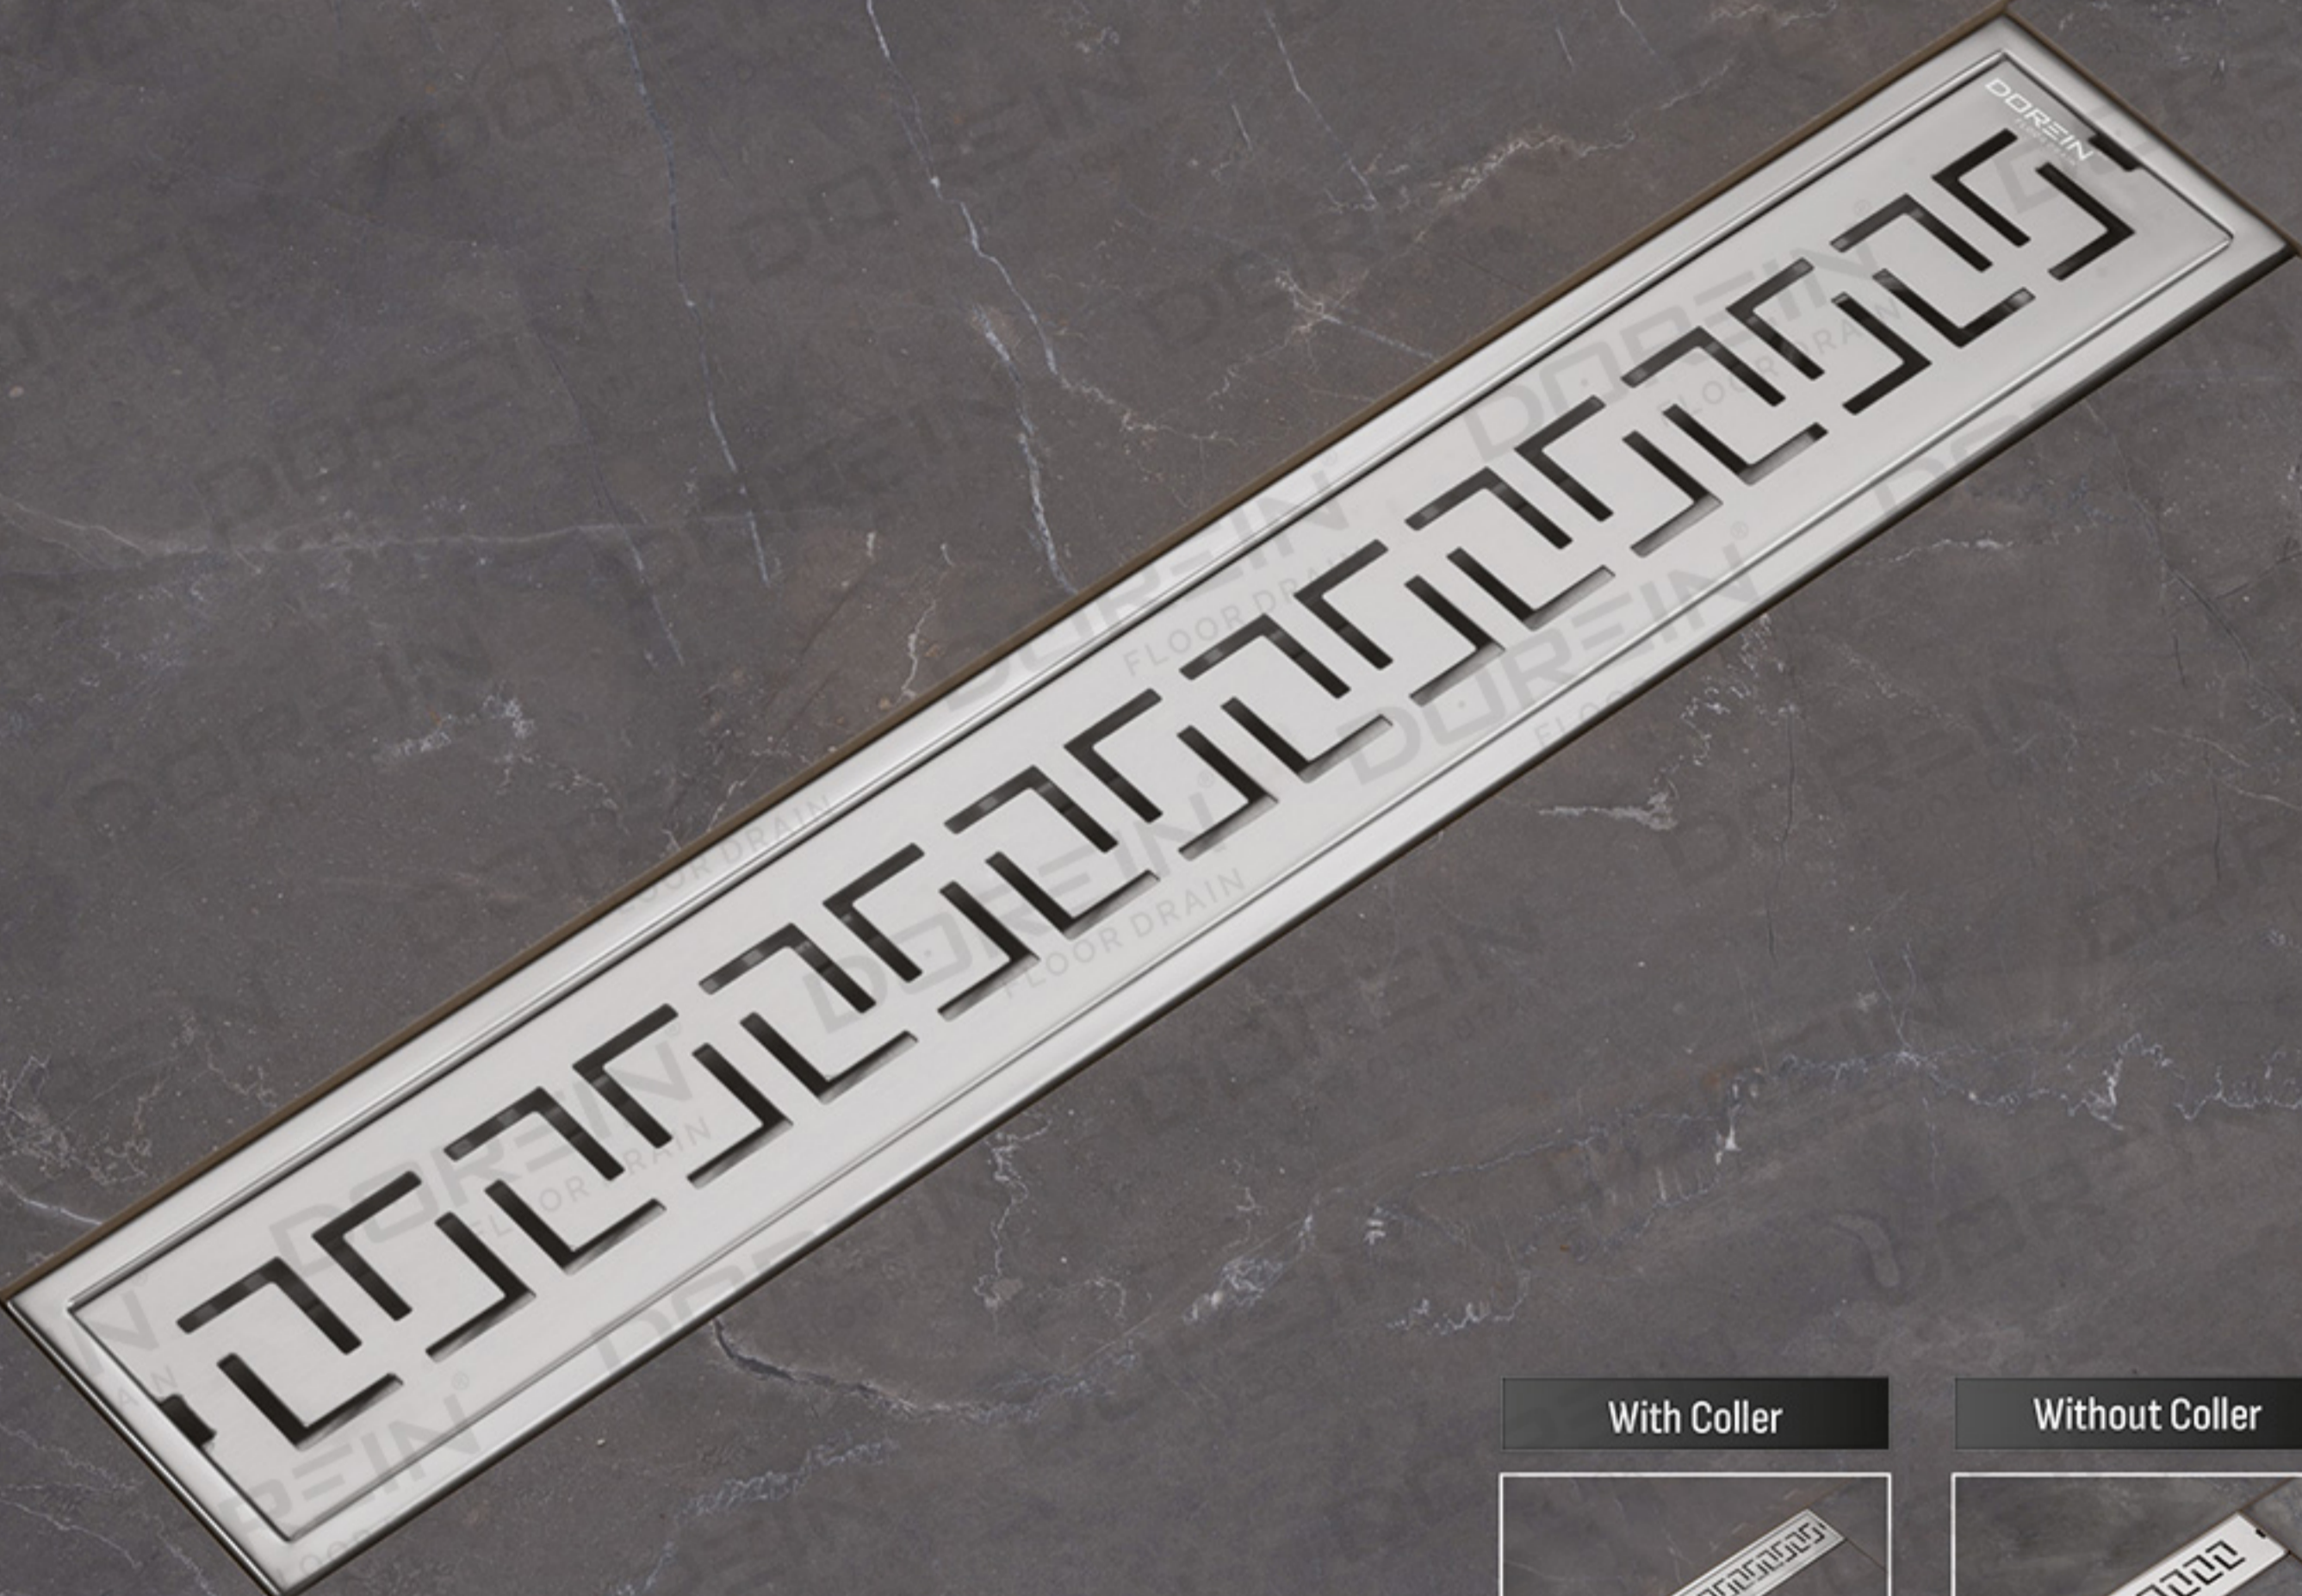

SHOWER CHANNEL DRAINER

DOREIN®

FLOOR DRAIN

SD / 105