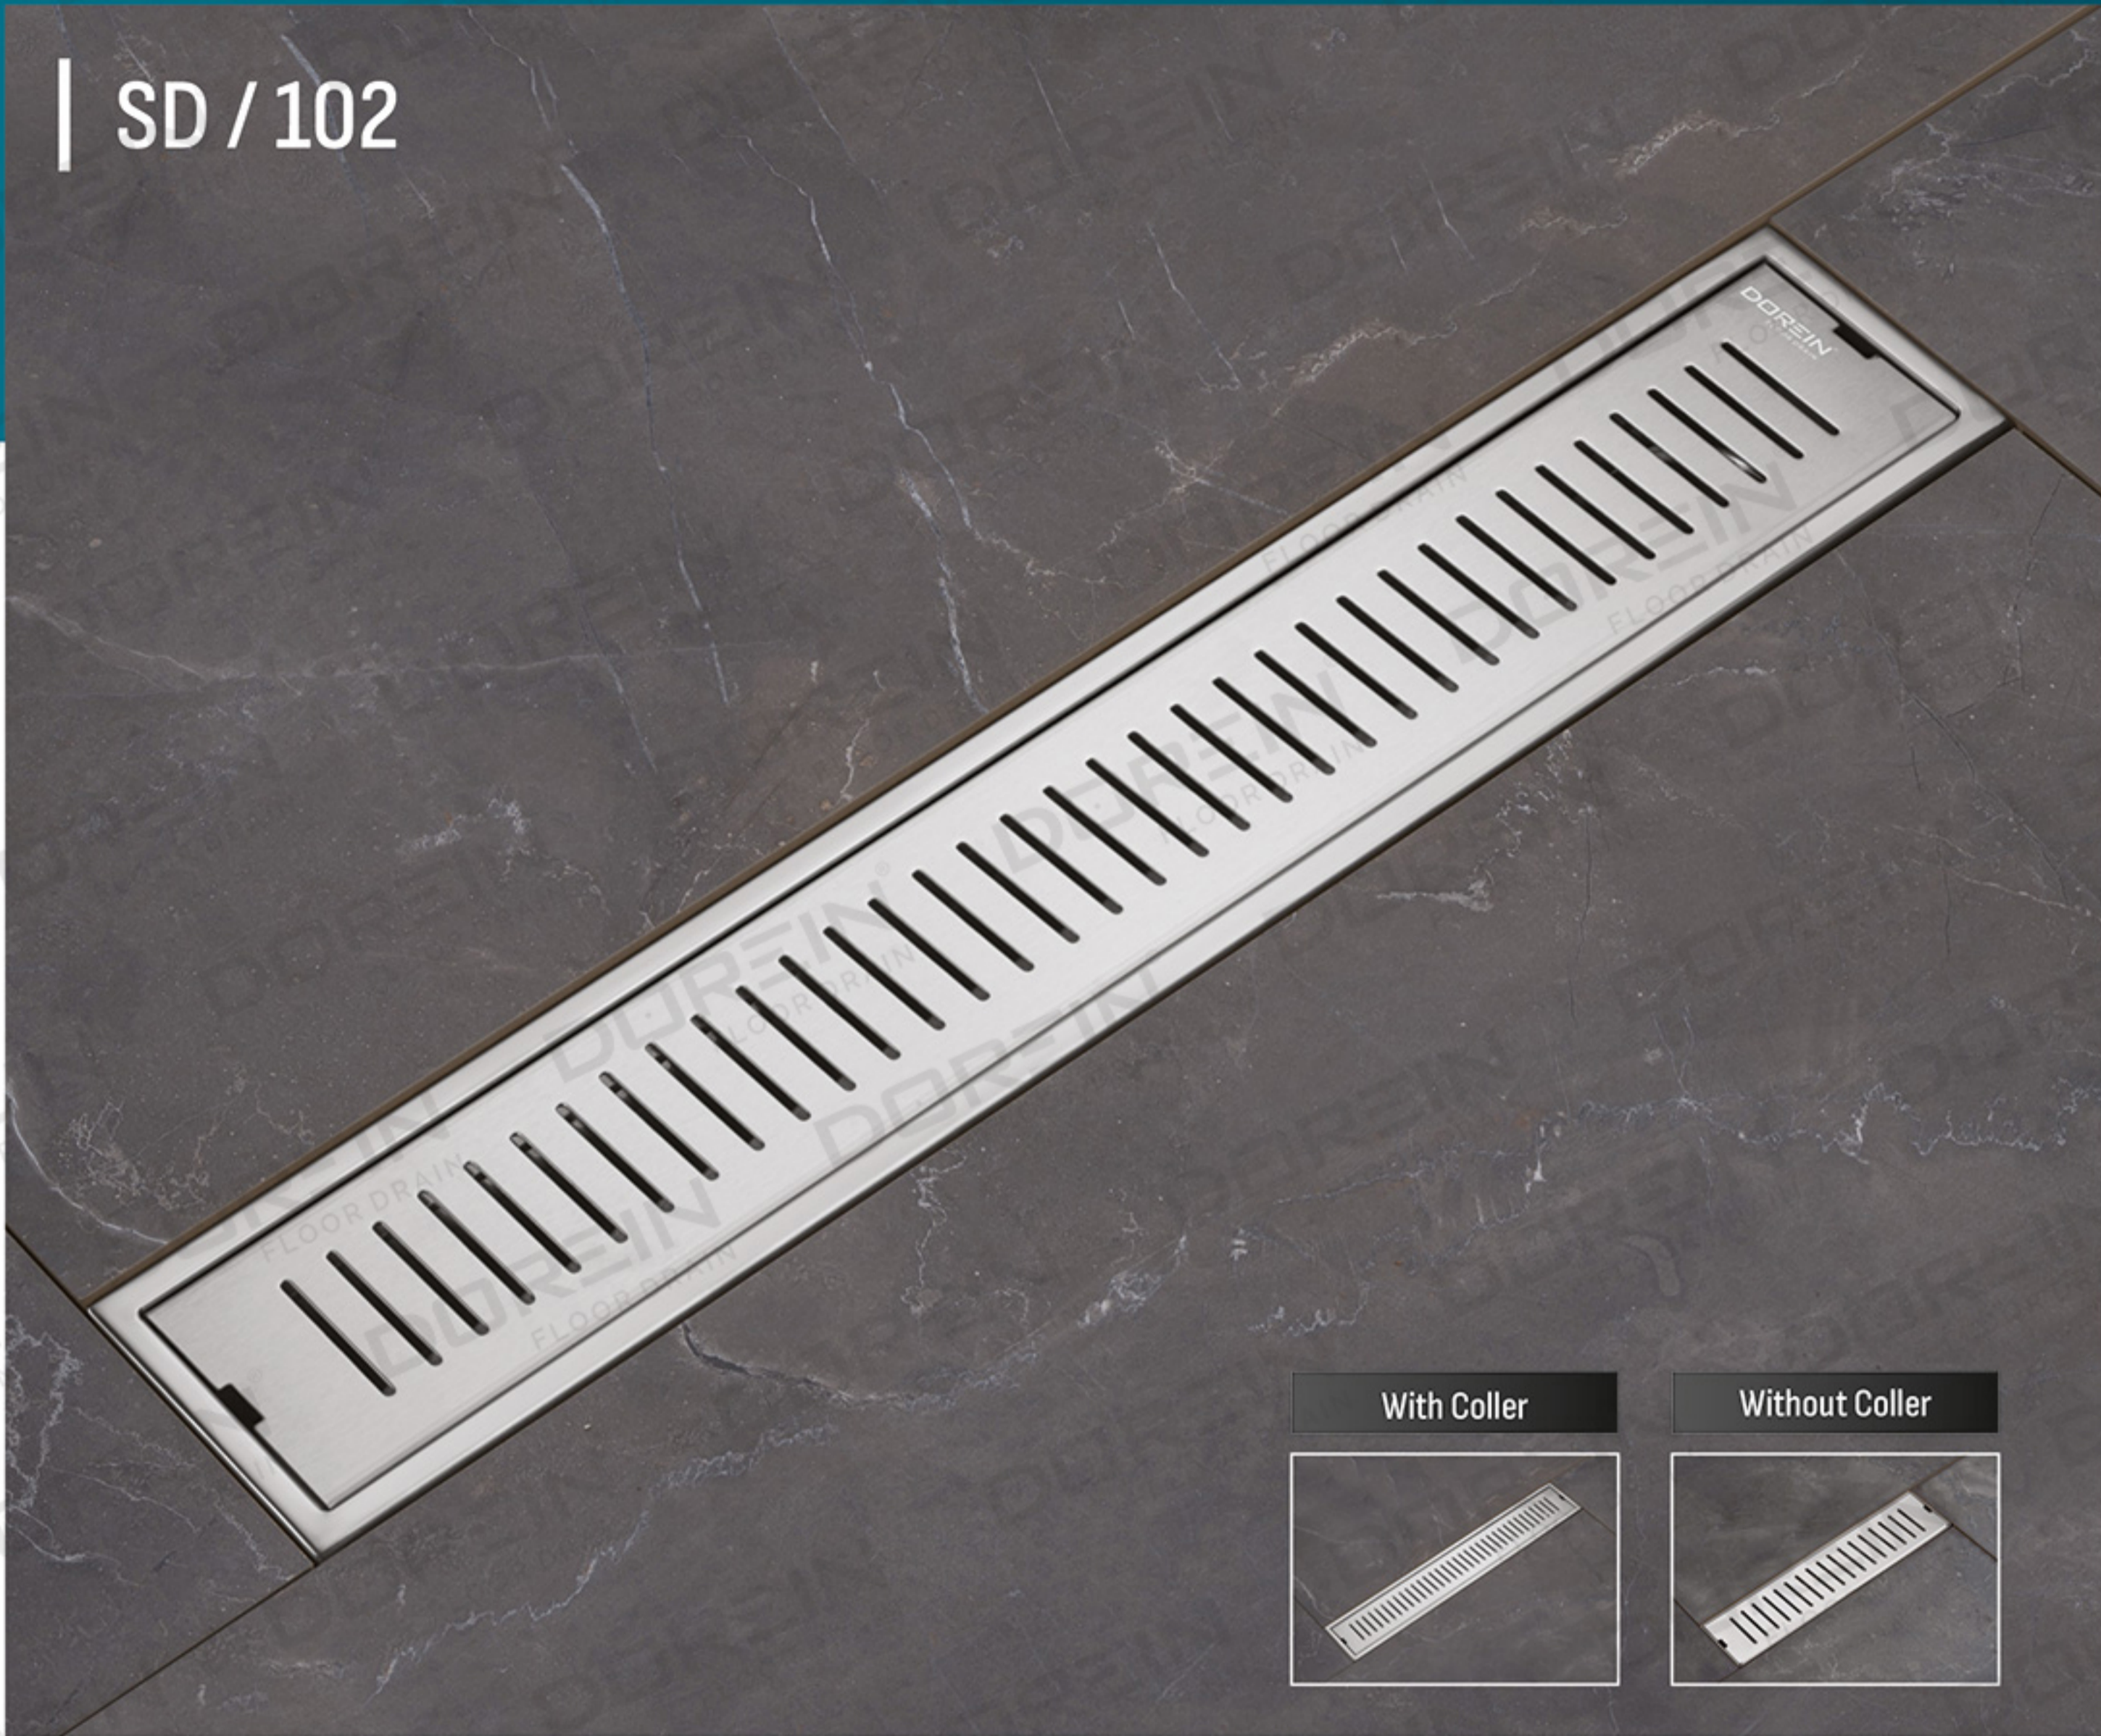

SD / 102

www.dorein.in