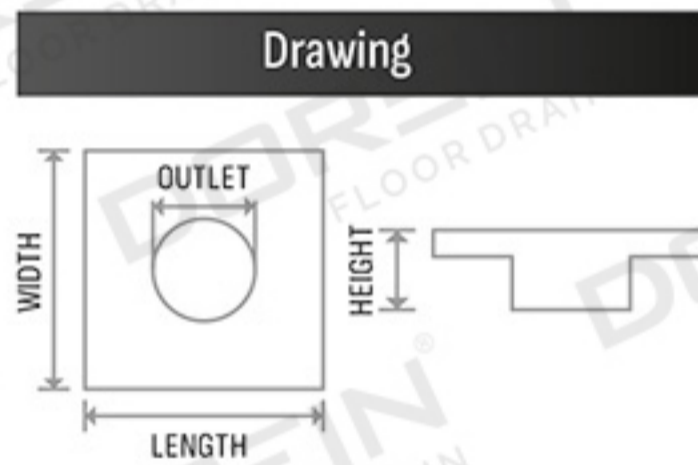

SIZE (INCH)	SIZE (MM)	MRP (SATIN)	MRP - PVD (RG / G)	MRP - PVD (BLACK)
5 x 5	127 x 127	₹ 380	₹ 1000	₹ 1230
6 x 6	150 x 150	₹ 535	₹ 1200	₹ 1530

Thickness - Base : 1mm, Plate : 1.5mm