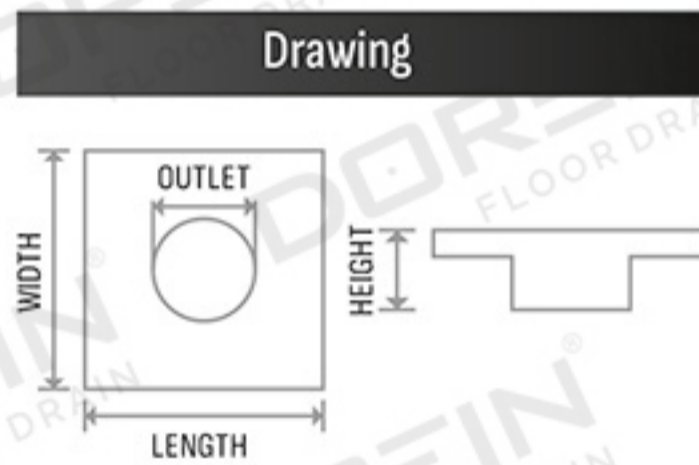

SIZE (INCH)	SIZE (MM)	MRP (SATIN)	MRP - PVD (RG / G)	MRP - PVD (BLACK)
5 x 5	127 x 127	₹ 380	₹ 1000	₹ 1230
6 x 6	150 x 150	₹ 535	₹ 1200	₹ 1530

Thickness - Base : 1mm, Plate : 1.5mm