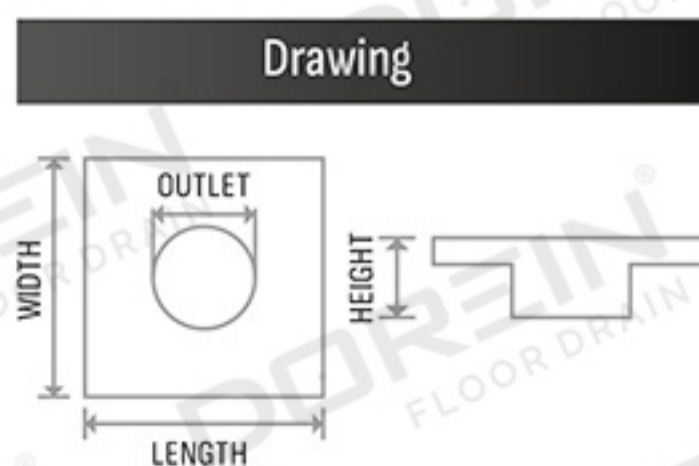

Thickness - Base : 1mm, Plate : 1.5mm

SD / 316

SIZE (INCH)	SIZE (MM)	MRP (SATIN)	MRP - PVD (RG / G)	MRP - PVD (BLACK)
5 x 5	127 x 127	₹ 380	₹ 1000	₹ 1230
6 x 6	150 x 150	₹ 535	₹ 1200	₹ 1530

Thickness - Base : 1mm, Plate : 1.5mm