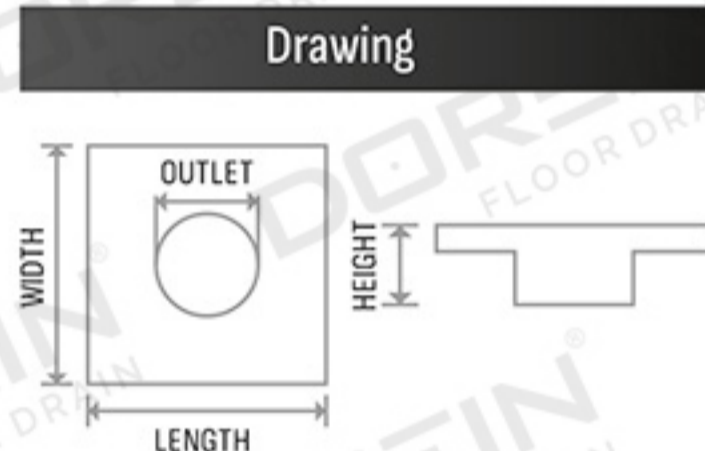

SIZE (INCH)	SIZE (MM)	MRP (SATIN)	MRP - PVD (RG / G)	MRP - PVD (BLACK)
5 x 5	127 x 127	₹ 380	₹ 1000	₹ 1230
6 x 6	150 x 150	₹ 535	₹ 1200	₹ 1530

Thickness - Base : 1mm, Plate : 1.5mm