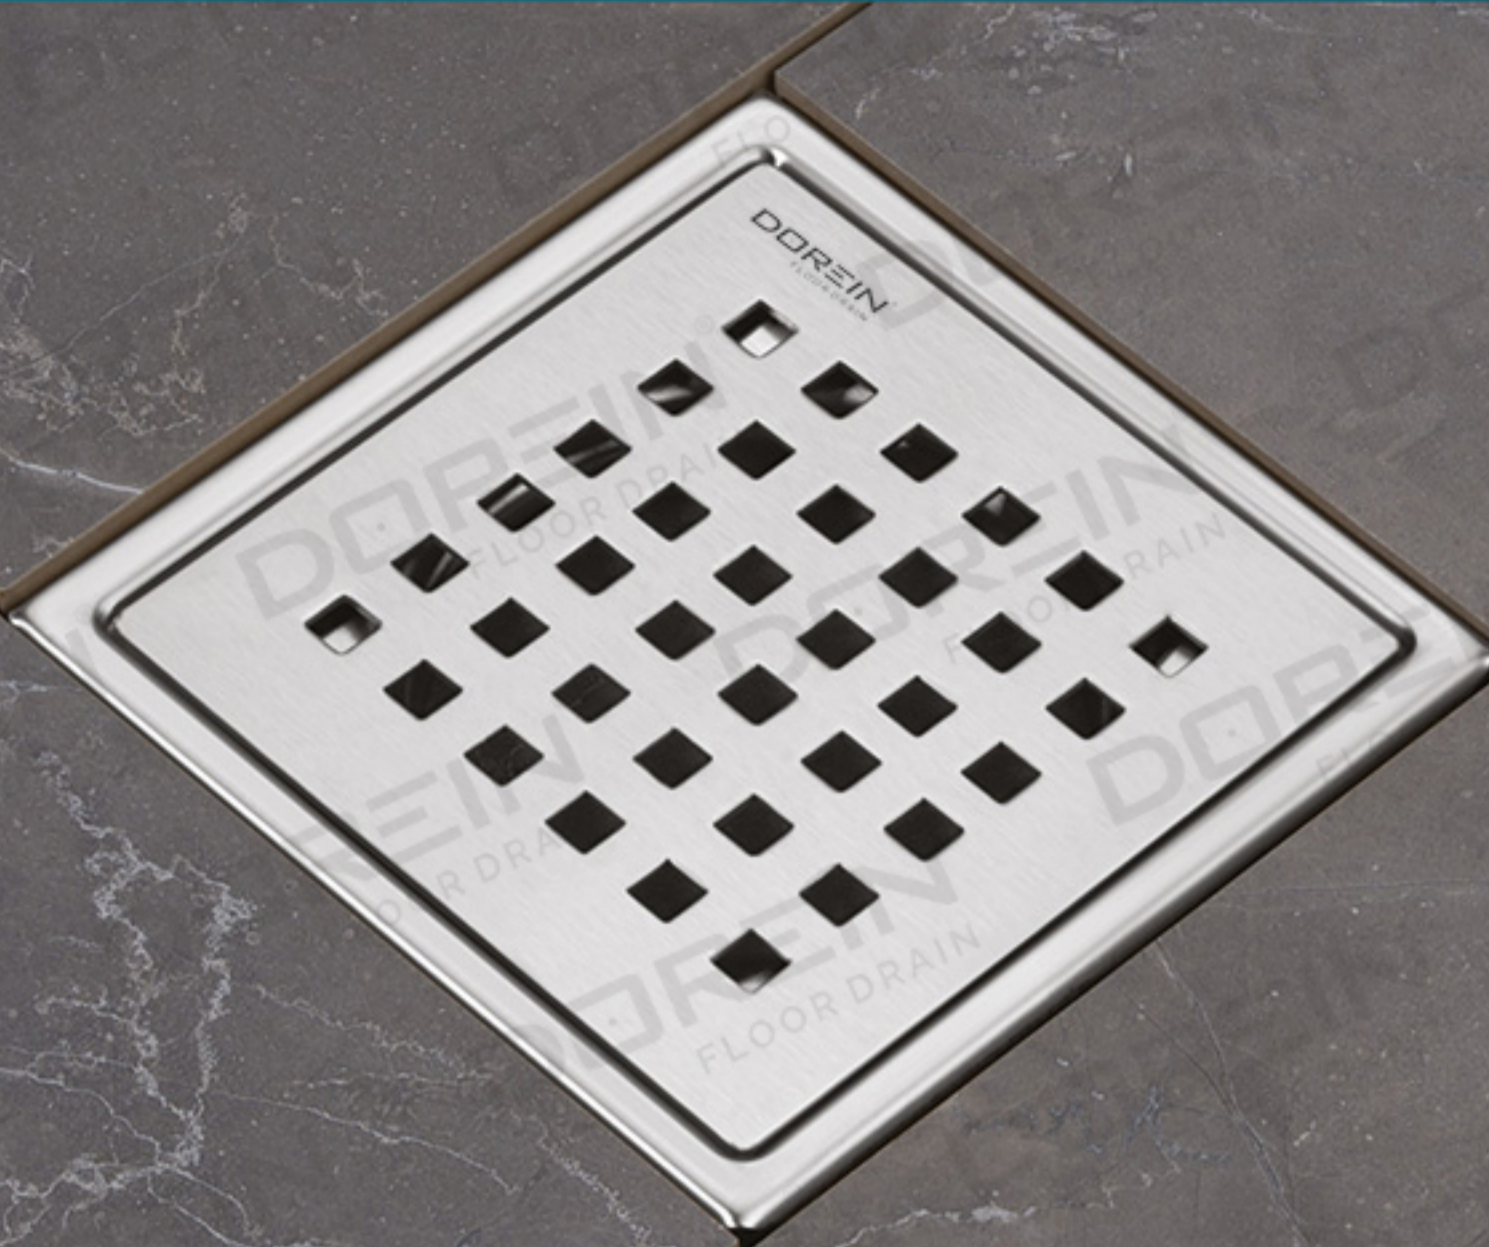

SQUARE DRAINER

DOREIN® FLOOR DRAIN

SD / 303