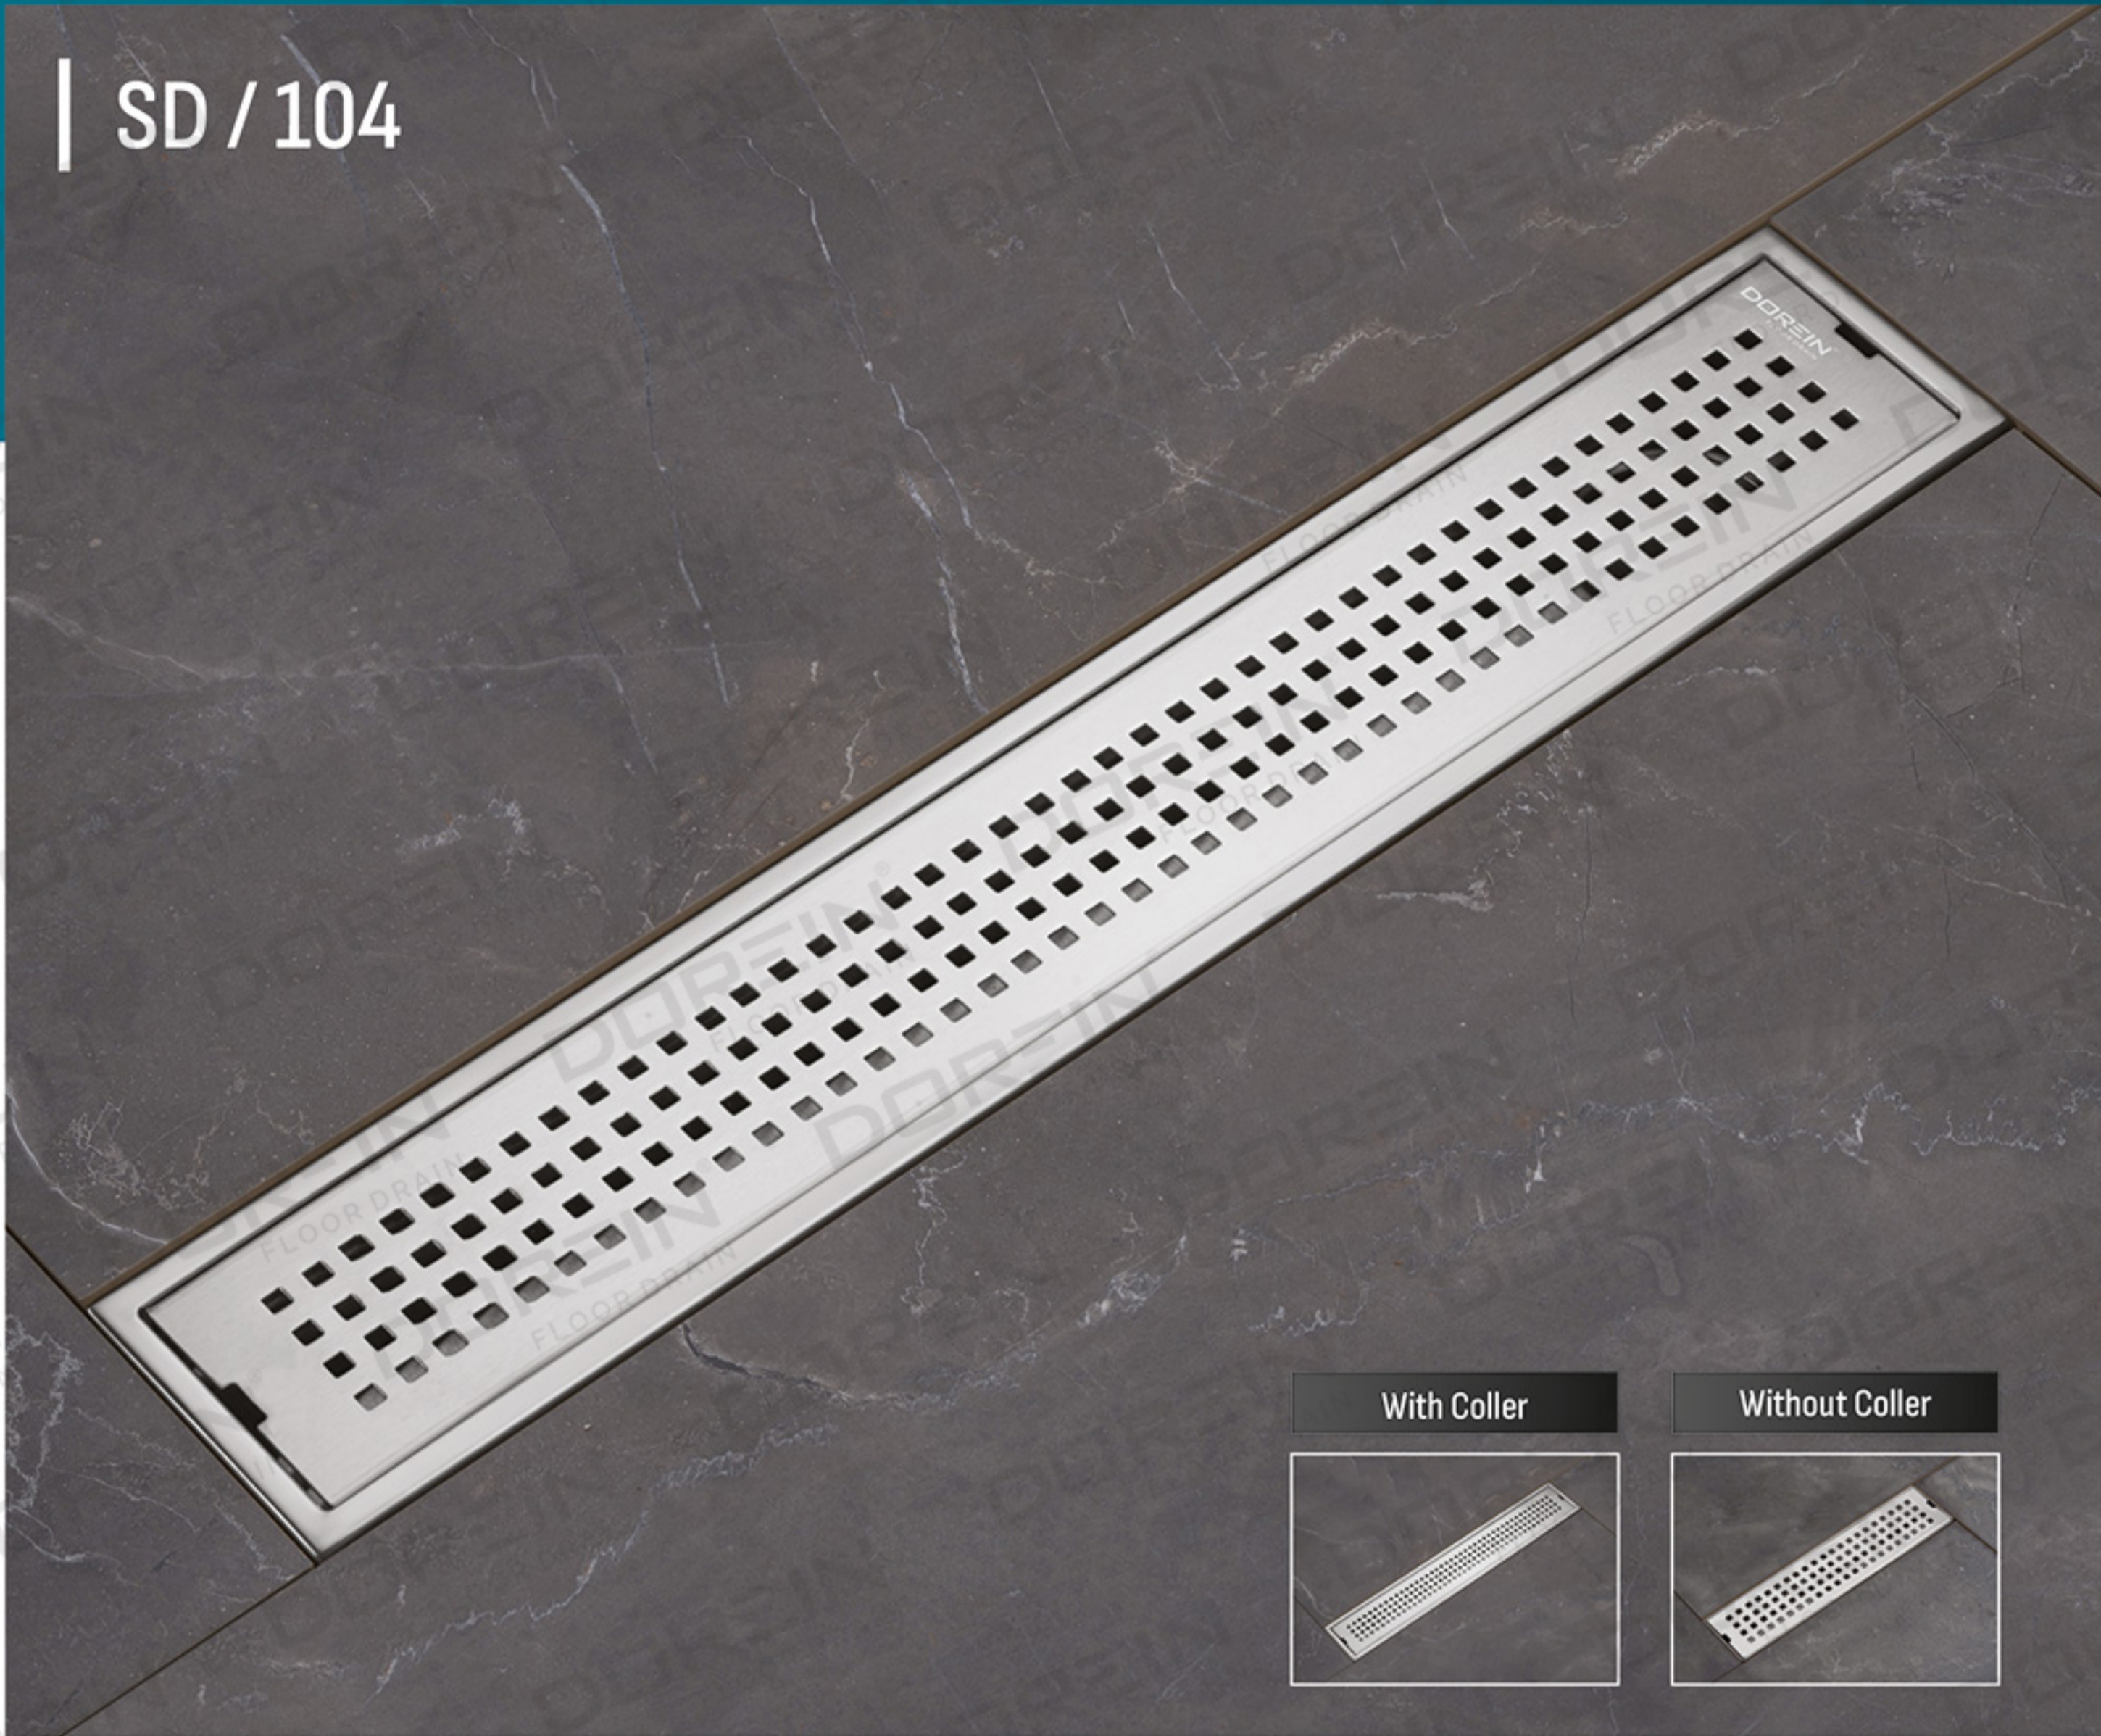

SD / 104

www.dorein.in