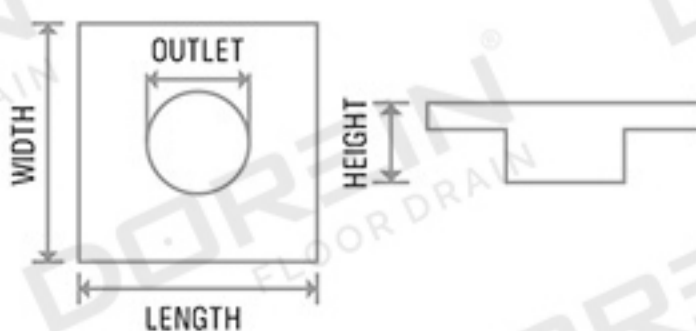

SIZE (INCH)	SIZE (MM)	MRP (SATIN)

5 x 5	127 x 127	₹ 250
6 x 6	150 x 150	₹ 350

Thickness - Base : 1mm, Plate : 1.2mm

Drawing