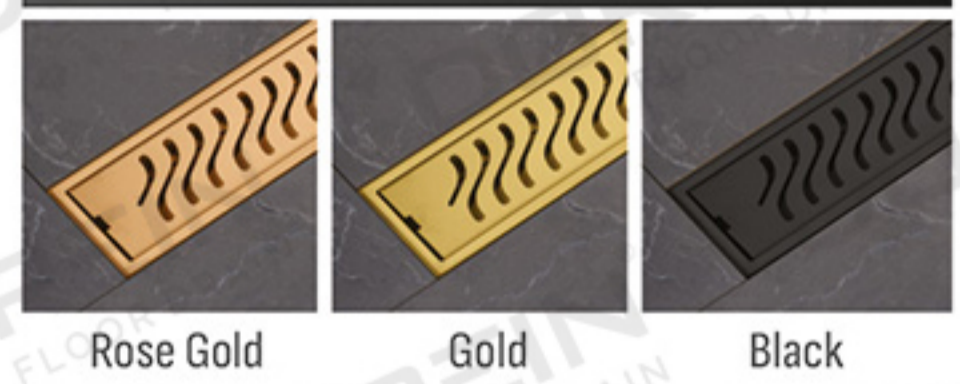

Available in PVD Finish