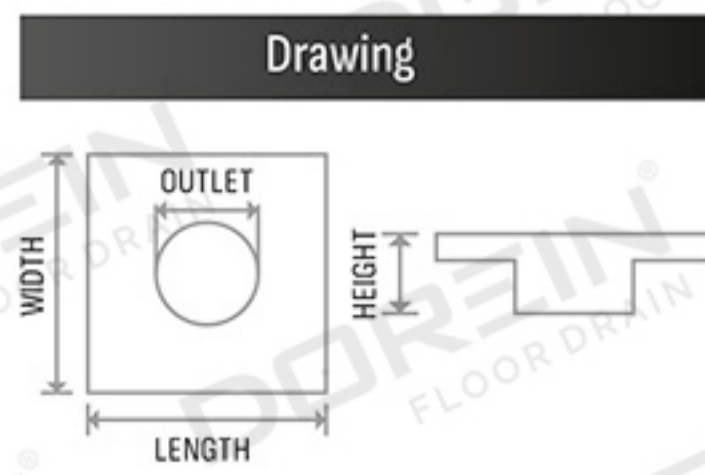

Thickness - Base : 1mm, Plate : 1.5mm

SD / 308

SIZE (INCH)	SIZE (MM)	MRP (SATIN)	MRP - PVD (RG / G)	MRP - PVD (BLACK)
5 x 5	127 x 127	₹ 380	₹ 1000	₹ 1230
6 x 6	150 x 150	₹ 535	₹ 1200	₹ 1530

Thickness - Base : 1mm, Plate : 1.5mm