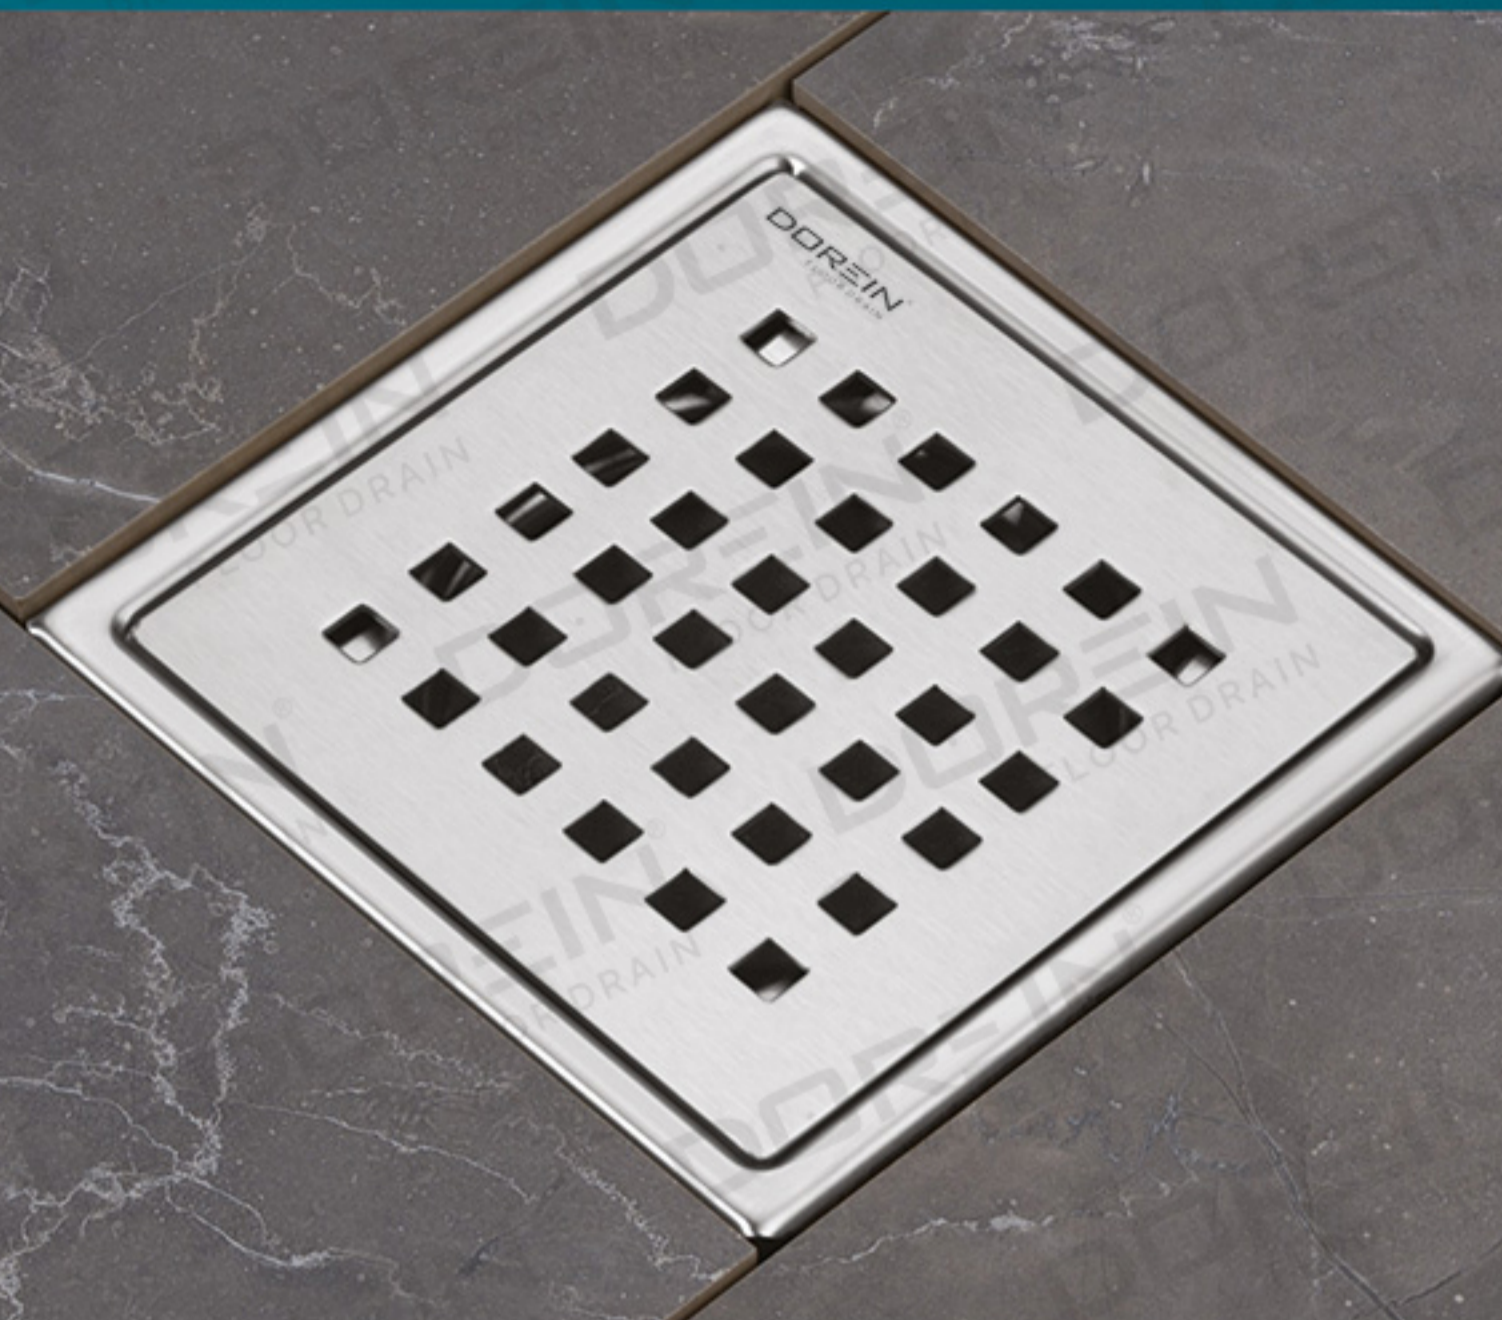

SD / 203

SIZE (INCH)	SIZE (MM)	MRP (SATIN)

5 x 5	127 x 127	₹ 250
6 x 6	150 x 150	₹ 350

Thickness - Base : 1mm, Plate : 1.2mm

SD / 204

SIZE (INCH)	SIZE (MM)	MRP (SATIN)

5 x 5	127 x 127	₹ 250
6 x 6	150 x 150	₹ 350

Thickness - Base : 1mm, Plate : 1.2mm