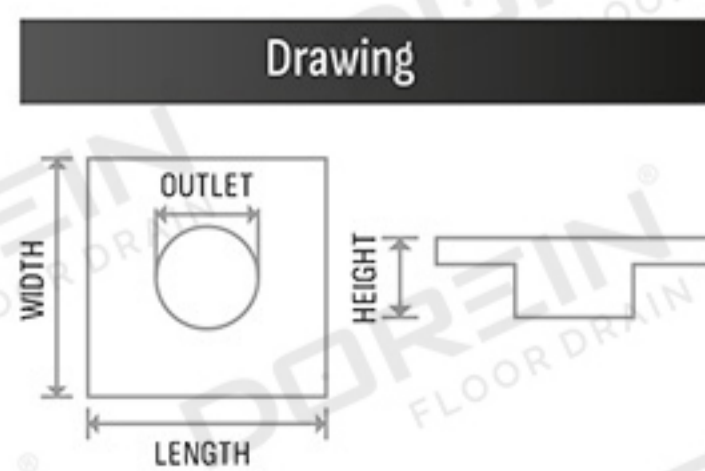

SIZE (INCH)	SIZE (MM)	MRP (SATIN)	MRP - PVD (RG / G)	MRP - PVD (BLACK)
5 x 5	127 x 127	₹ 380	₹ 1000	₹ 1230
6 x 6	150 x 150	₹ 535	₹ 1200	₹ 1530

Thickness - Base : 1mm, Plate : 1.5mm