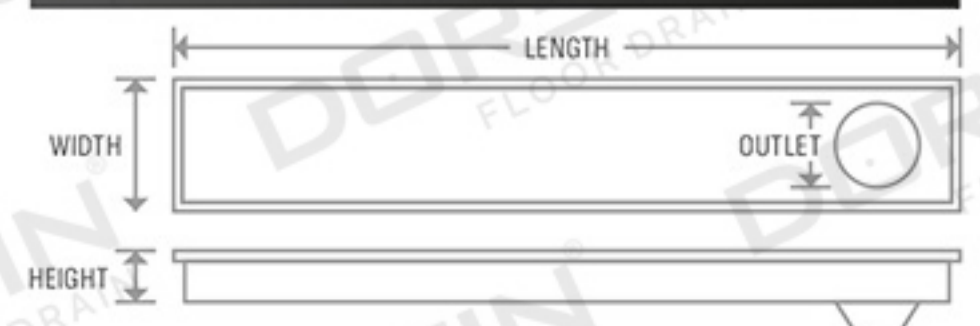

Available in PVD Finish

Rose Gold

Gold

Black

Specifications

Thickness	: BASE : 1mm, Plate : 1mm
Flow Rate	: 40 - 65 liters / Minutes
Drainage Direction	: Side / Center
Outlet	: 60mm

Drawing

SHOWER CHANNEL DRAINER