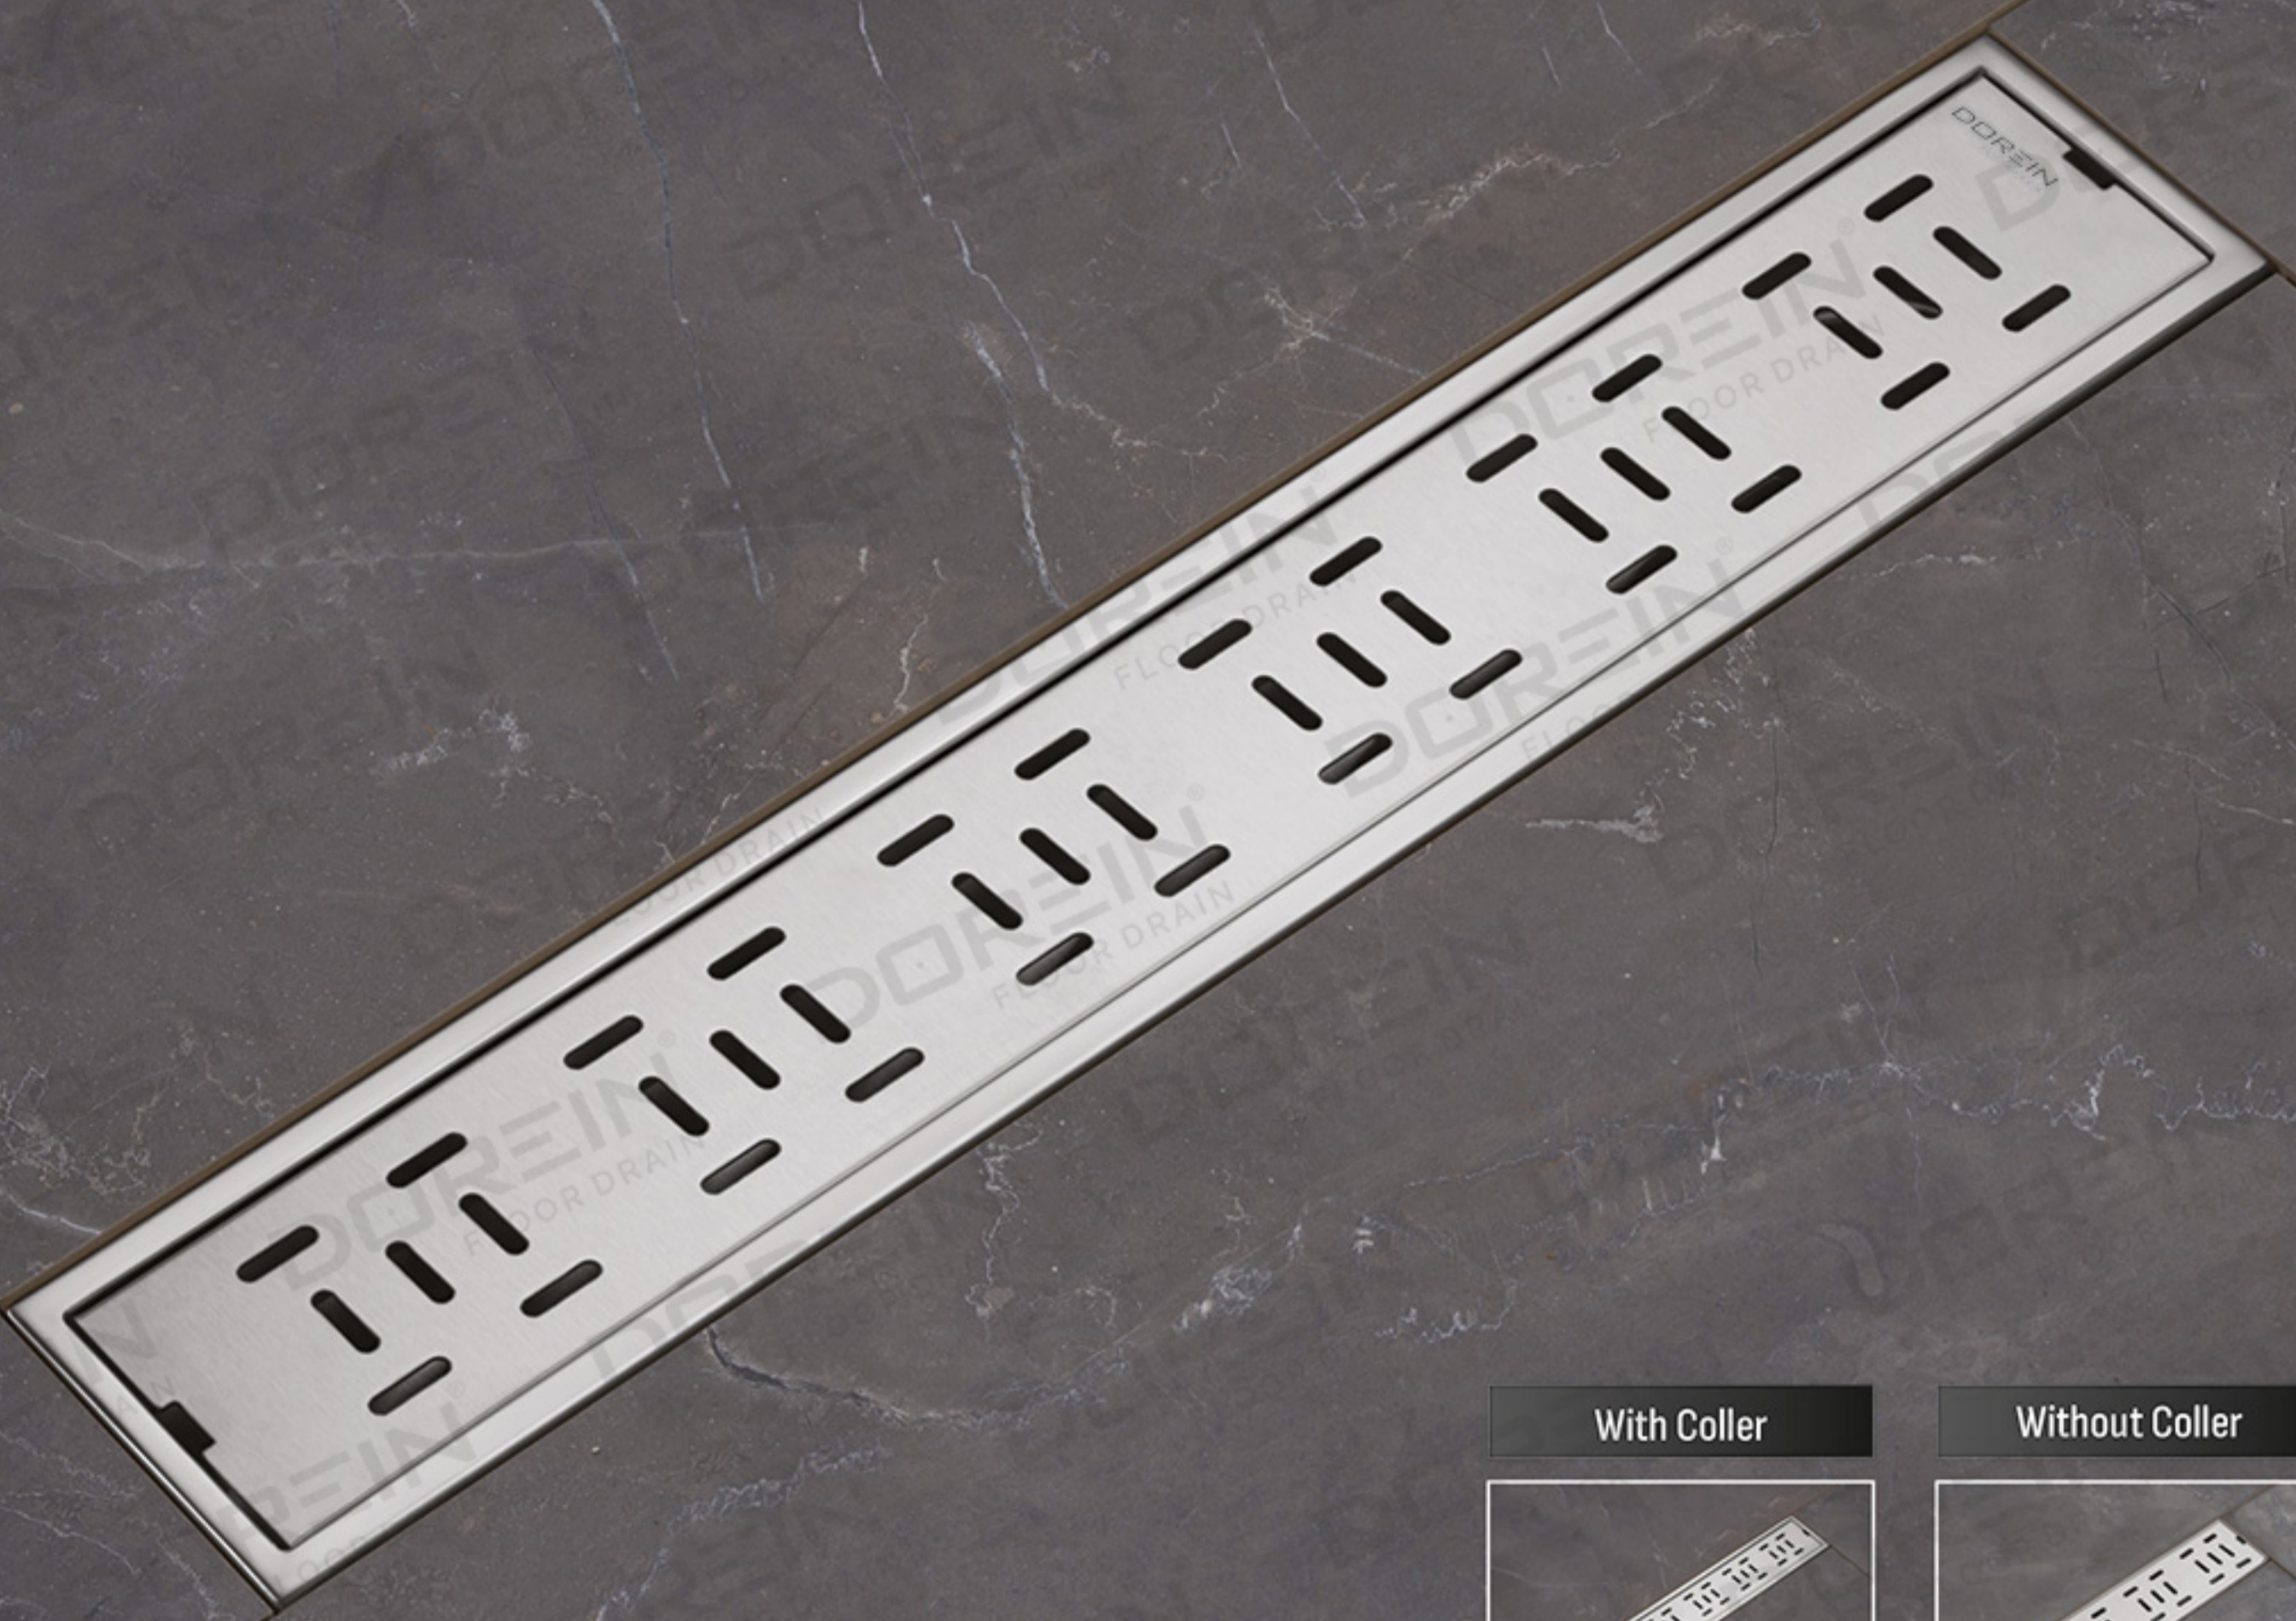

SHOWER CHANNEL DRAINER

DOREIN®

FLOOR DRAIN

SD / 109