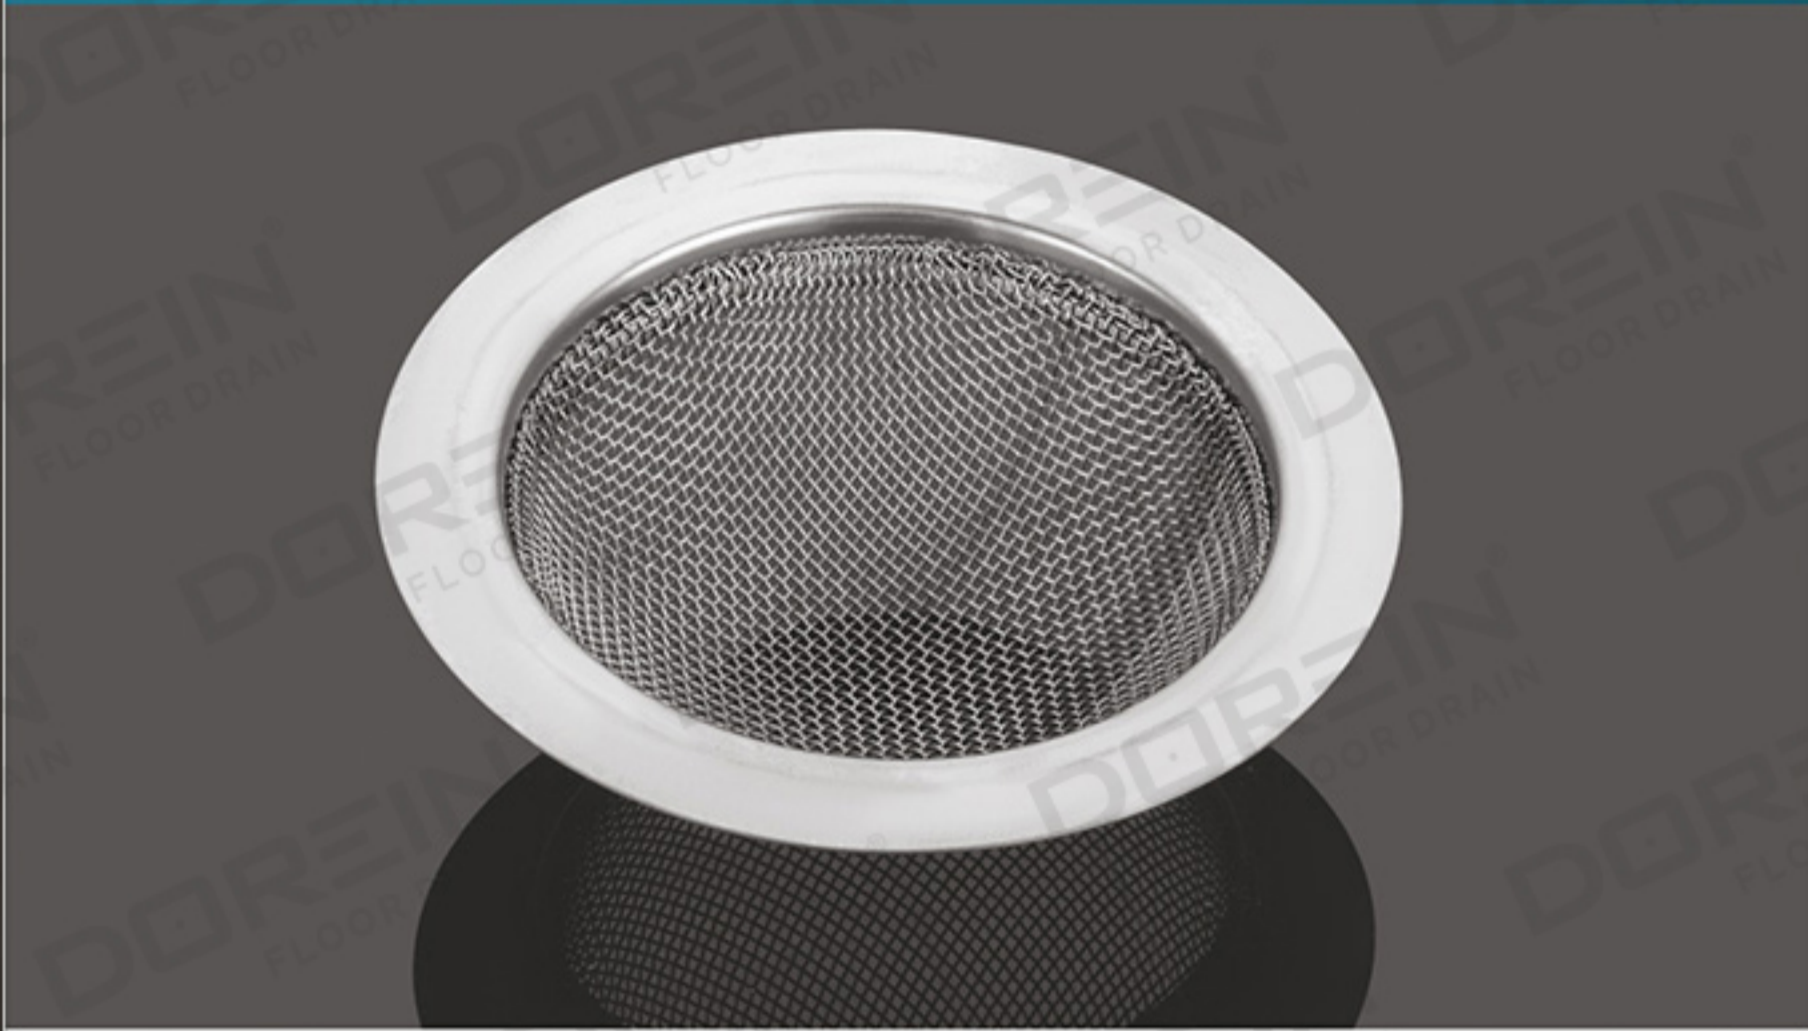

STAINLESS STEEL SINK STRAINER

SD / 1702

SIZE	MRP
No. 3	₹ 200
No. 4	₹ 220

SD / 1703

SIZE	MRP
No. 4	₹ 235

www.dorein.in

WHY PVD?

BECAUSE LUXURY DESERVES TO LAST.