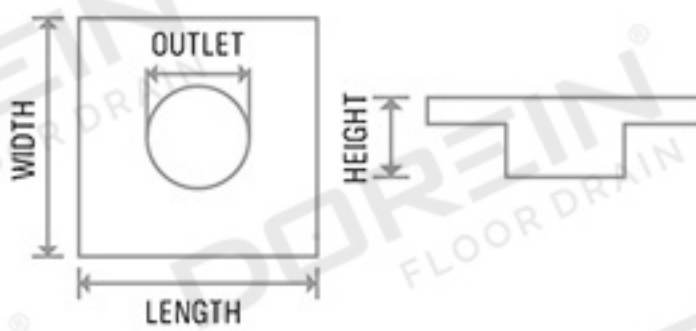

SQUARE DRAINER

DOREIN®

FLOOR DRAIN

SD / 201

SIZE (INCH)	SIZE (MM)	MRP (SATIN)

5 x 5	127 x 127	₹ 250
6 x 6	150 x 150	₹ 350

Thickness - Base : 1mm, Plate : 1.2mm

Drawing

SD / 202

SIZE (INCH)	SIZE (MM)	MRP (SATIN)

5 x 5	127 x 127	₹ 250
6 x 6	150 x 150	₹ 350

Thickness - Base : 1mm, Plate : 1.2mm

Drawing

w.w.dorein.in