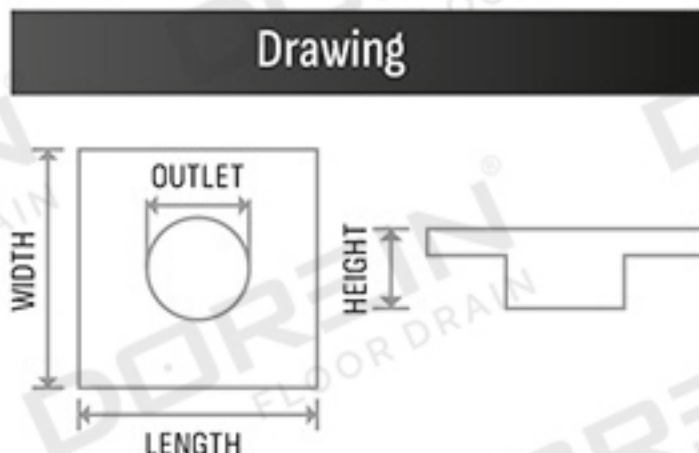

SIZE (INCH)	SIZE (MM)	MRP (SATIN)	MRP - PVD (RG / G)	MRP - PVD (BLACK)
5 x 5	127 x 127	₹ 380	₹ 1000	₹ 1230
6 x 6	150 x 150	₹ 535	₹ 1200	₹ 1530

Thickness - Base : 1mm, Plate : 1.5mm