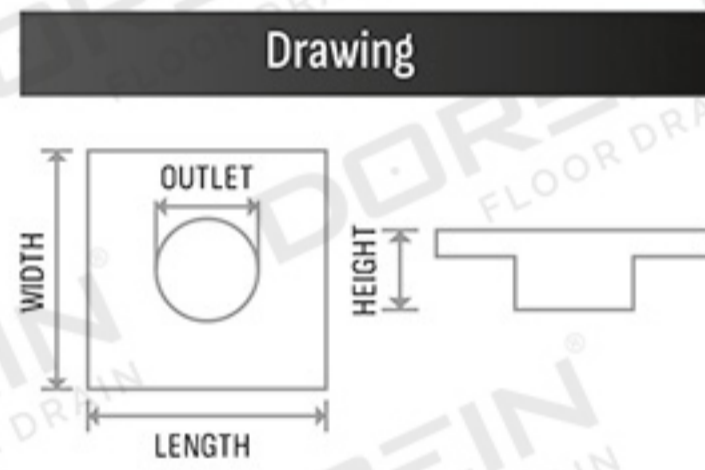

SIZE (INCH)	SIZE (MM)	MRP (SATIN)	MRP - PVD (RG / G)	MRP - PVD (BLACK)
5 x 5	127 x 127	₹ 380	₹ 1000	₹ 1230
6 x 6	150 x 150	₹ 535	₹ 1200	₹ 1530

Thickness - Base : 1mm, Plate : 1.5mm