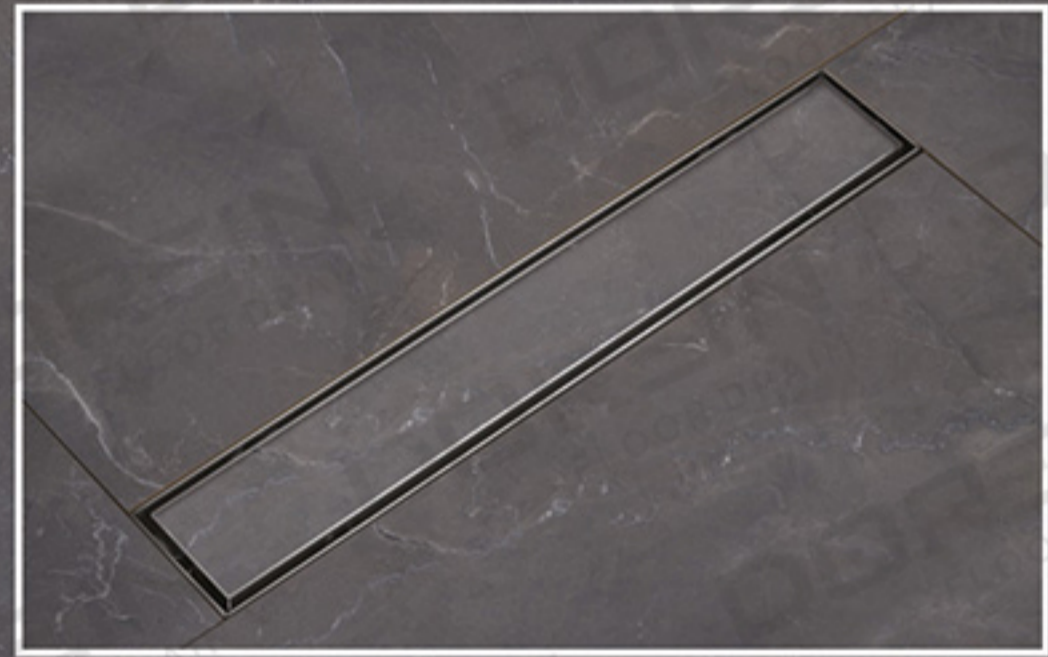

SD / 151

w.w.dorein.in

SIZE (INCH)	SIZE (MM)	MRP (SATIN)	MRP - PVD (RG / G)	MRP - PVD (BLACK)
3 x 12	75 x 300	₹ 1920	₹ 2920	₹ 3400
3 x 18	75 x 450	₹ 2880	₹ 4380	₹ 5100
3 x 24	75 x 600	₹ 3840	₹ 5840	₹ 6800
3 x 30	75 x 750	₹ 4800	₹ 7300	₹ 8500
3 x 36	75 x 900	₹ 5760	₹ 8760	₹ 10200
3 x 48	75 x 1200	₹ 7680	₹ 11680	₹ 13600
4 x 12	100 x 300	₹ 2000	₹ 3040	₹ 3600
4 x 18	100 x 450	₹ 3000	₹ 4560	₹ 5400
4 x 24	100 x 600	₹ 4000	₹ 6080	₹ 7200
4 x 30	100 x 750	₹ 5000	₹ 7600	₹ 9000
4 x 36	100 x 900	₹ 6000	₹ 9120	₹ 10800
4 x 48	100 x 1200	₹ 8000	₹ 12160	₹ 14400
5 x 12	125 x 300	₹ 2200	₹ 3400	₹ 3800
5 x 18	125 x 450	₹ 3300	₹ 5100	₹ 5700
5 x 24	125 x 600	₹ 4400	₹ 6800	₹ 7600
5 x 30	125 x 750	₹ 5500	₹ 8500	₹ 9500
5 x 36	125 x 900	₹ 6600	₹ 10200	₹ 11400
5 x 48	125 x 1200	₹ 8800	₹ 13600	₹ 15200

Available in PVD Finish

Specifications

- Thickness : BASE : 1mm, Plate : 1mm
- Flow Rate : 40 - 65 liters / Minutes
- Drainage Direction : Side / Center
- Outlet : 60mm

Drawing