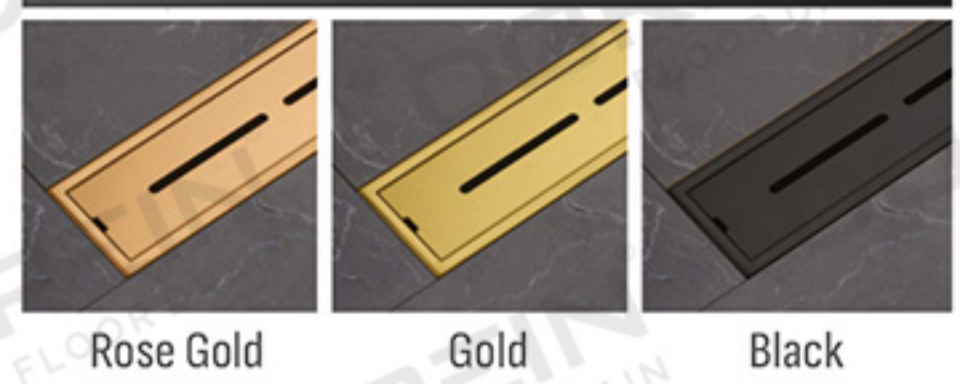

Available in PVD Finish