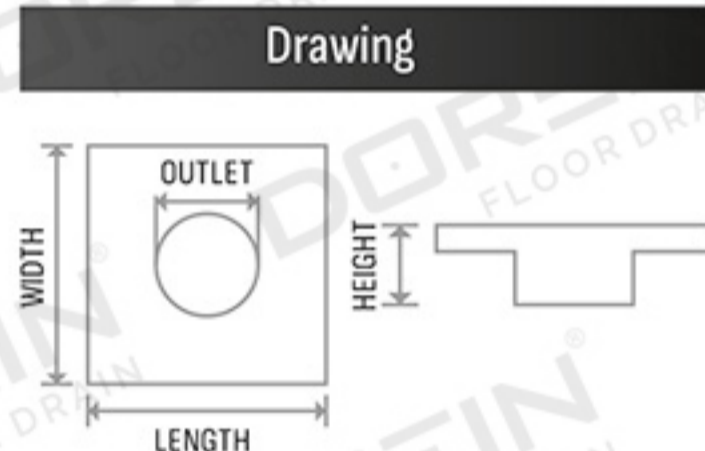

SIZE (INCH)	SIZE (MM)	MRP (SATIN)
5 x 5	127 x 127	₹ 250
6 x 6	150 x 150	₹ 350

Thickness - Base : 1mm, Plate : 1.2mm