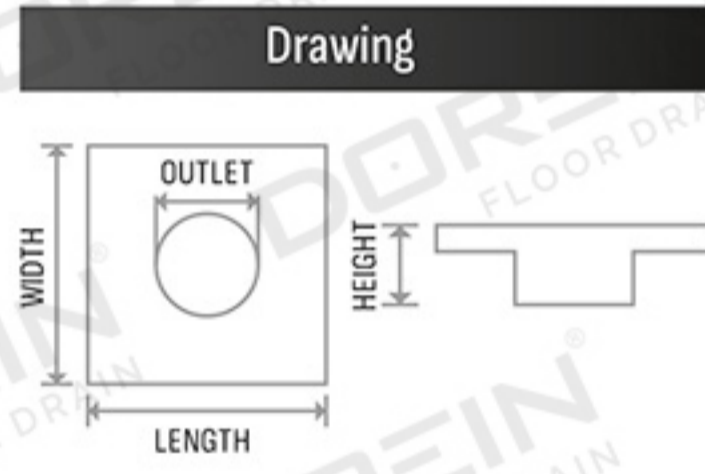

SIZE (INCH)	SIZE (MM)	MRP (SATIN)	MRP - PVD (RG / G)	MRP - PVD (BLACK)
5 x 5	127 x 127	₹ 380	₹ 1000	₹ 1230
6 x 6	150 x 150	₹ 535	₹ 1200	₹ 1530

Thickness - Base : 1mm, Plate : 1.5mm