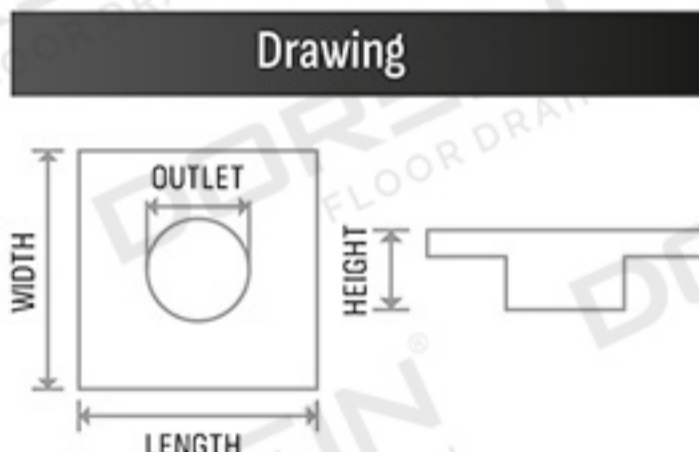

SIZE (INCH)	SIZE (MM)	MRP (SATIN)	MRP - PVD (RG / G)	MRP - PVD (BLACK)
5 x 5	127 x 127	₹ 380	₹ 1000	₹ 1230
6 x 6	150 x 150	₹ 535	₹ 1200	₹ 1530

Thickness - Base : 1mm, Plate : 1.5mm