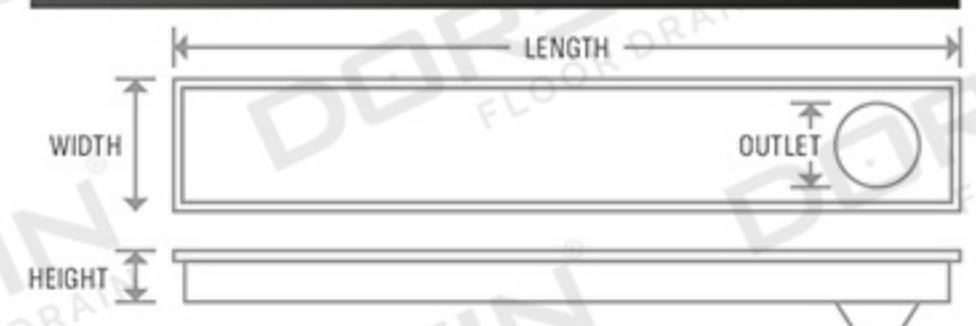

Available in PVD Finish

Rose Gold

Gold

Black

Specifications

Thickness	: BASE : 1mm, Plate : 1mm
Flow Rate	: 40 - 65 liters / Minutes
Drainage Direction	: Side / Center
Outlet	: 60mm

Drawing

SHOWER CHANNEL DRAINER