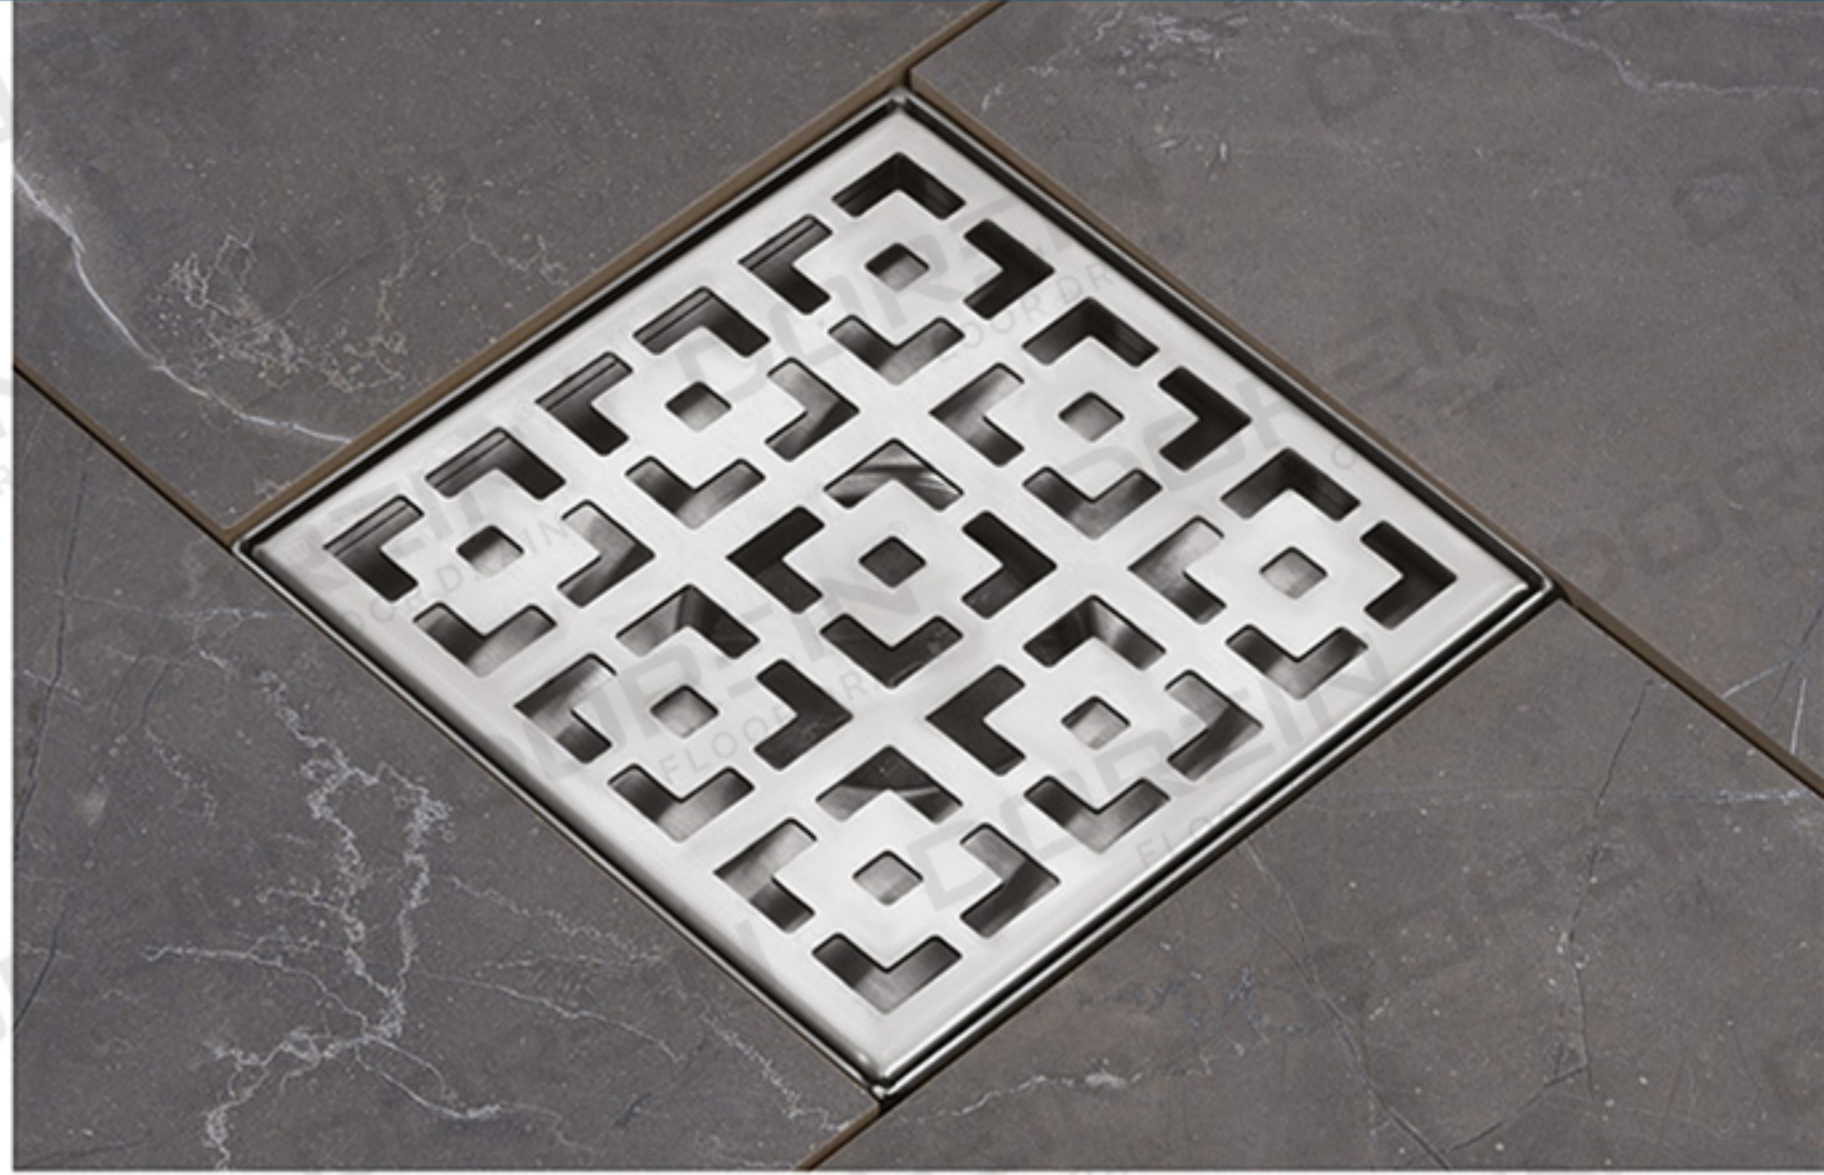

SD / 401

SIZE (INCH)	SIZE (MM)	MRP (SATIN)	MRP - PVD (RG / G)	MRP - PVD (BLACK)
4 x 4	100 x 100	₹ 1000	₹ 2000	₹ 2330
5 x 5	127 x 127	₹ 1170	₹ 2330	₹ 2660
6 x 6	150 x 150	₹ 1330	₹ 2660	₹ 3000

Available in PVD Finish

Thickness - Base : 1mm, Plate : 1mm

SD / 402

SIZE (INCH)	SIZE (MM)	MRP (SATIN)	MRP - PVD (RG / G)	MRP - PVD (BLACK)
4 x 4	100 x 100	₹ 1000	₹ 2000	₹ 2330
5 x 5	127 x 127	₹ 1170	₹ 2330	₹ 2660
6 x 6	150 x 150	₹ 1330	₹ 2660	₹ 3000

Available in PVD Finish

Thickness - Base : 1mm, Plate : 1mm

SD / 403

SIZE (INCH)	SIZE (MM)	MRP (SATIN)	MRP - PVD (RG / G)	MRP - PVD (BLACK)
4 x 4	100 x 100	₹ 1000	₹ 2000	₹ 2330
5 x 5	127 x 127	₹ 1170	₹ 2330	₹ 2660
6 x 6	150 x 150	₹ 1330	₹ 2660	₹ 3000

Available in PVD Finish

Thickness - Base : 1mm, Plate : 1mm