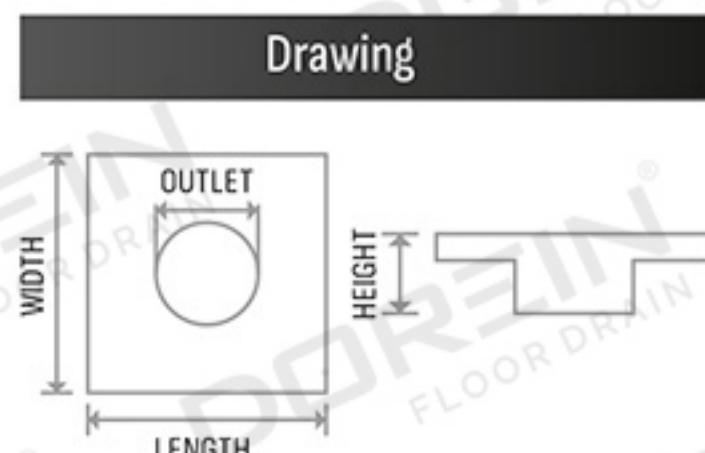

Thickness - Base : 1mm, Plate : 1.2mm

SD / 206

SIZE (INCH)	SIZE (MM)	MRP (SATIN)
5 x 5	127 x 127	₹ 250
6 x 6	150 x 150	₹ 350

Thickness - Base : 1mm, Plate : 1.2mm

w.w.dorein.in

SD / 301

SIZE (INCH)	SIZE (MM)	MRP (SATIN)	MRP - PVD (RG / G)	MRP - PVD (BLACK)
5 x 5	127 x 127	₹ 380	₹ 1000	₹ 1230
6 x 6	150 x 150	₹ 535	₹ 1200	₹ 1530