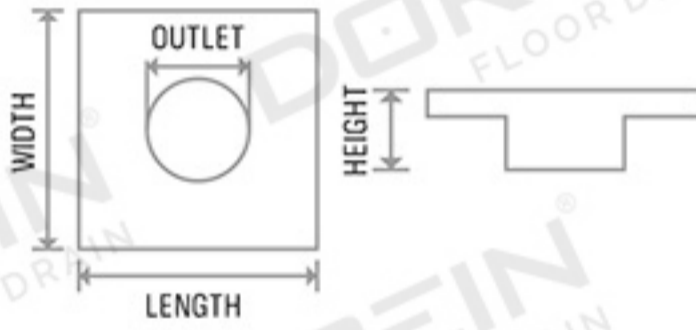

SQUARE DRAINER

DOREIN®

FLOOR DRAIN

SD / 201

SIZE (INCH)	SIZE (MM)	MRP (SATIN)

5 x 5	127 x 127	₹ 250
6 x 6	150 x 150	₹ 350

Thickness - Base : 1mm, Plate : 1.2mm

Drawing

SD / 202

SIZE (INCH)	SIZE (MM)	MRP (SATIN)

5 x 5	127 x 127	₹ 250
6 x 6	150 x 150	₹ 350

Thickness - Base : 1mm, Plate : 1.2mm

Drawing

w.w.dorein.in