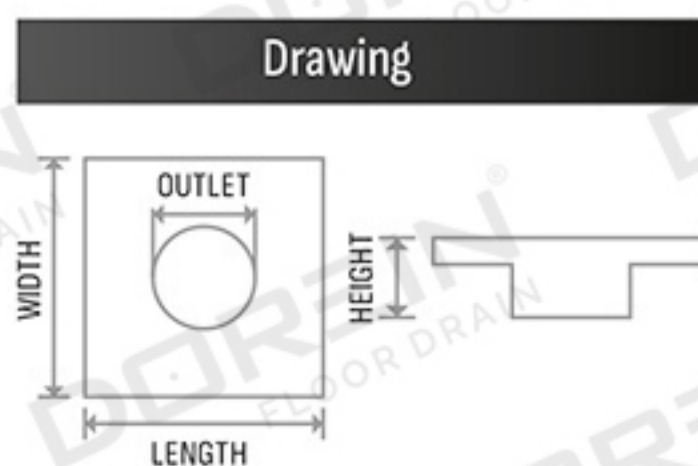

Thickness - Base : 1mm, Plate : 1.5mm

SD / 302

SIZE (INCH)	SIZE (MM)	MRP (SATIN)	MRP - PVD (RG / G)	MRP - PVD (BLACK)
5 x 5	127 x 127	₹ 380	₹ 1000	₹ 1230
6 x 6	150 x 150	₹ 535	₹ 1200	₹ 1530

Thickness - Base : 1mm, Plate : 1.5mm