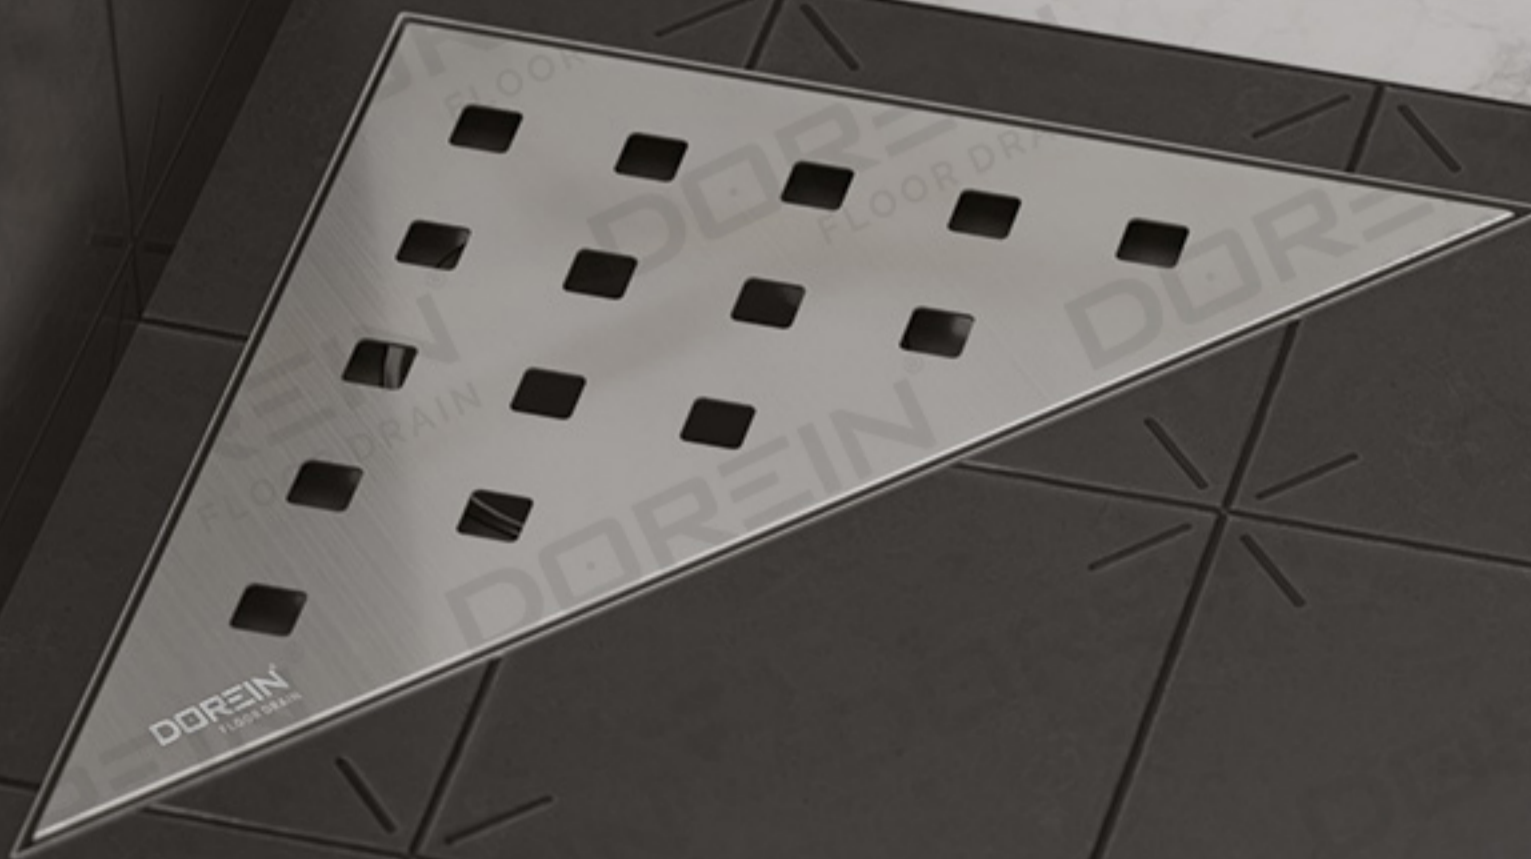

DOREIN®
FLOOR DRAIN

**TRIANGLE
DRAIN**

www.dorein.in

*Nature's Touch in
Every Drop*