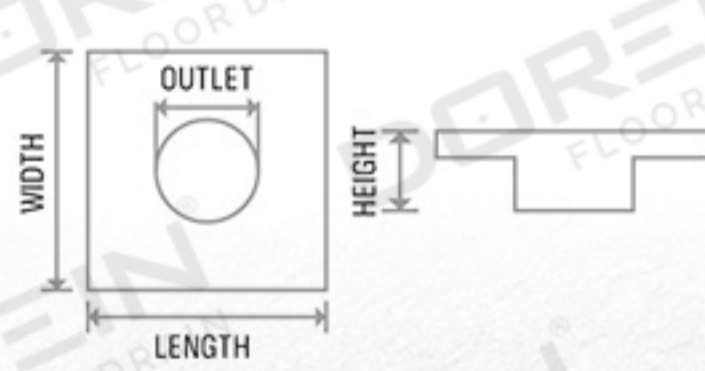

SQUARE DRAINER

DOREIN®

FLOOR DRAIN

SD / 319

w.w.dorein.in

SIZE (INCH)	SIZE (MM)	MRP (SATIN)	MRP - PVD (RG / G)	MRP - PVD (BLACK)

5 x 5	127 x 127	₹ 380	₹ 1000	₹ 1230
6 x 6	150 x 150	₹ 535	₹ 1200	₹ 1530

Thickness - Base : 1mm, Plate : 1.5mm

Drawing

Available in PVD Finish

This is stainless steel floor drain and it is designed for easy cleaning and maintenance. The drain ensure smooth water flow. Made from durable SS 304 material, it combines functionality with a modern design, perfect for bathrooms and wet areas.