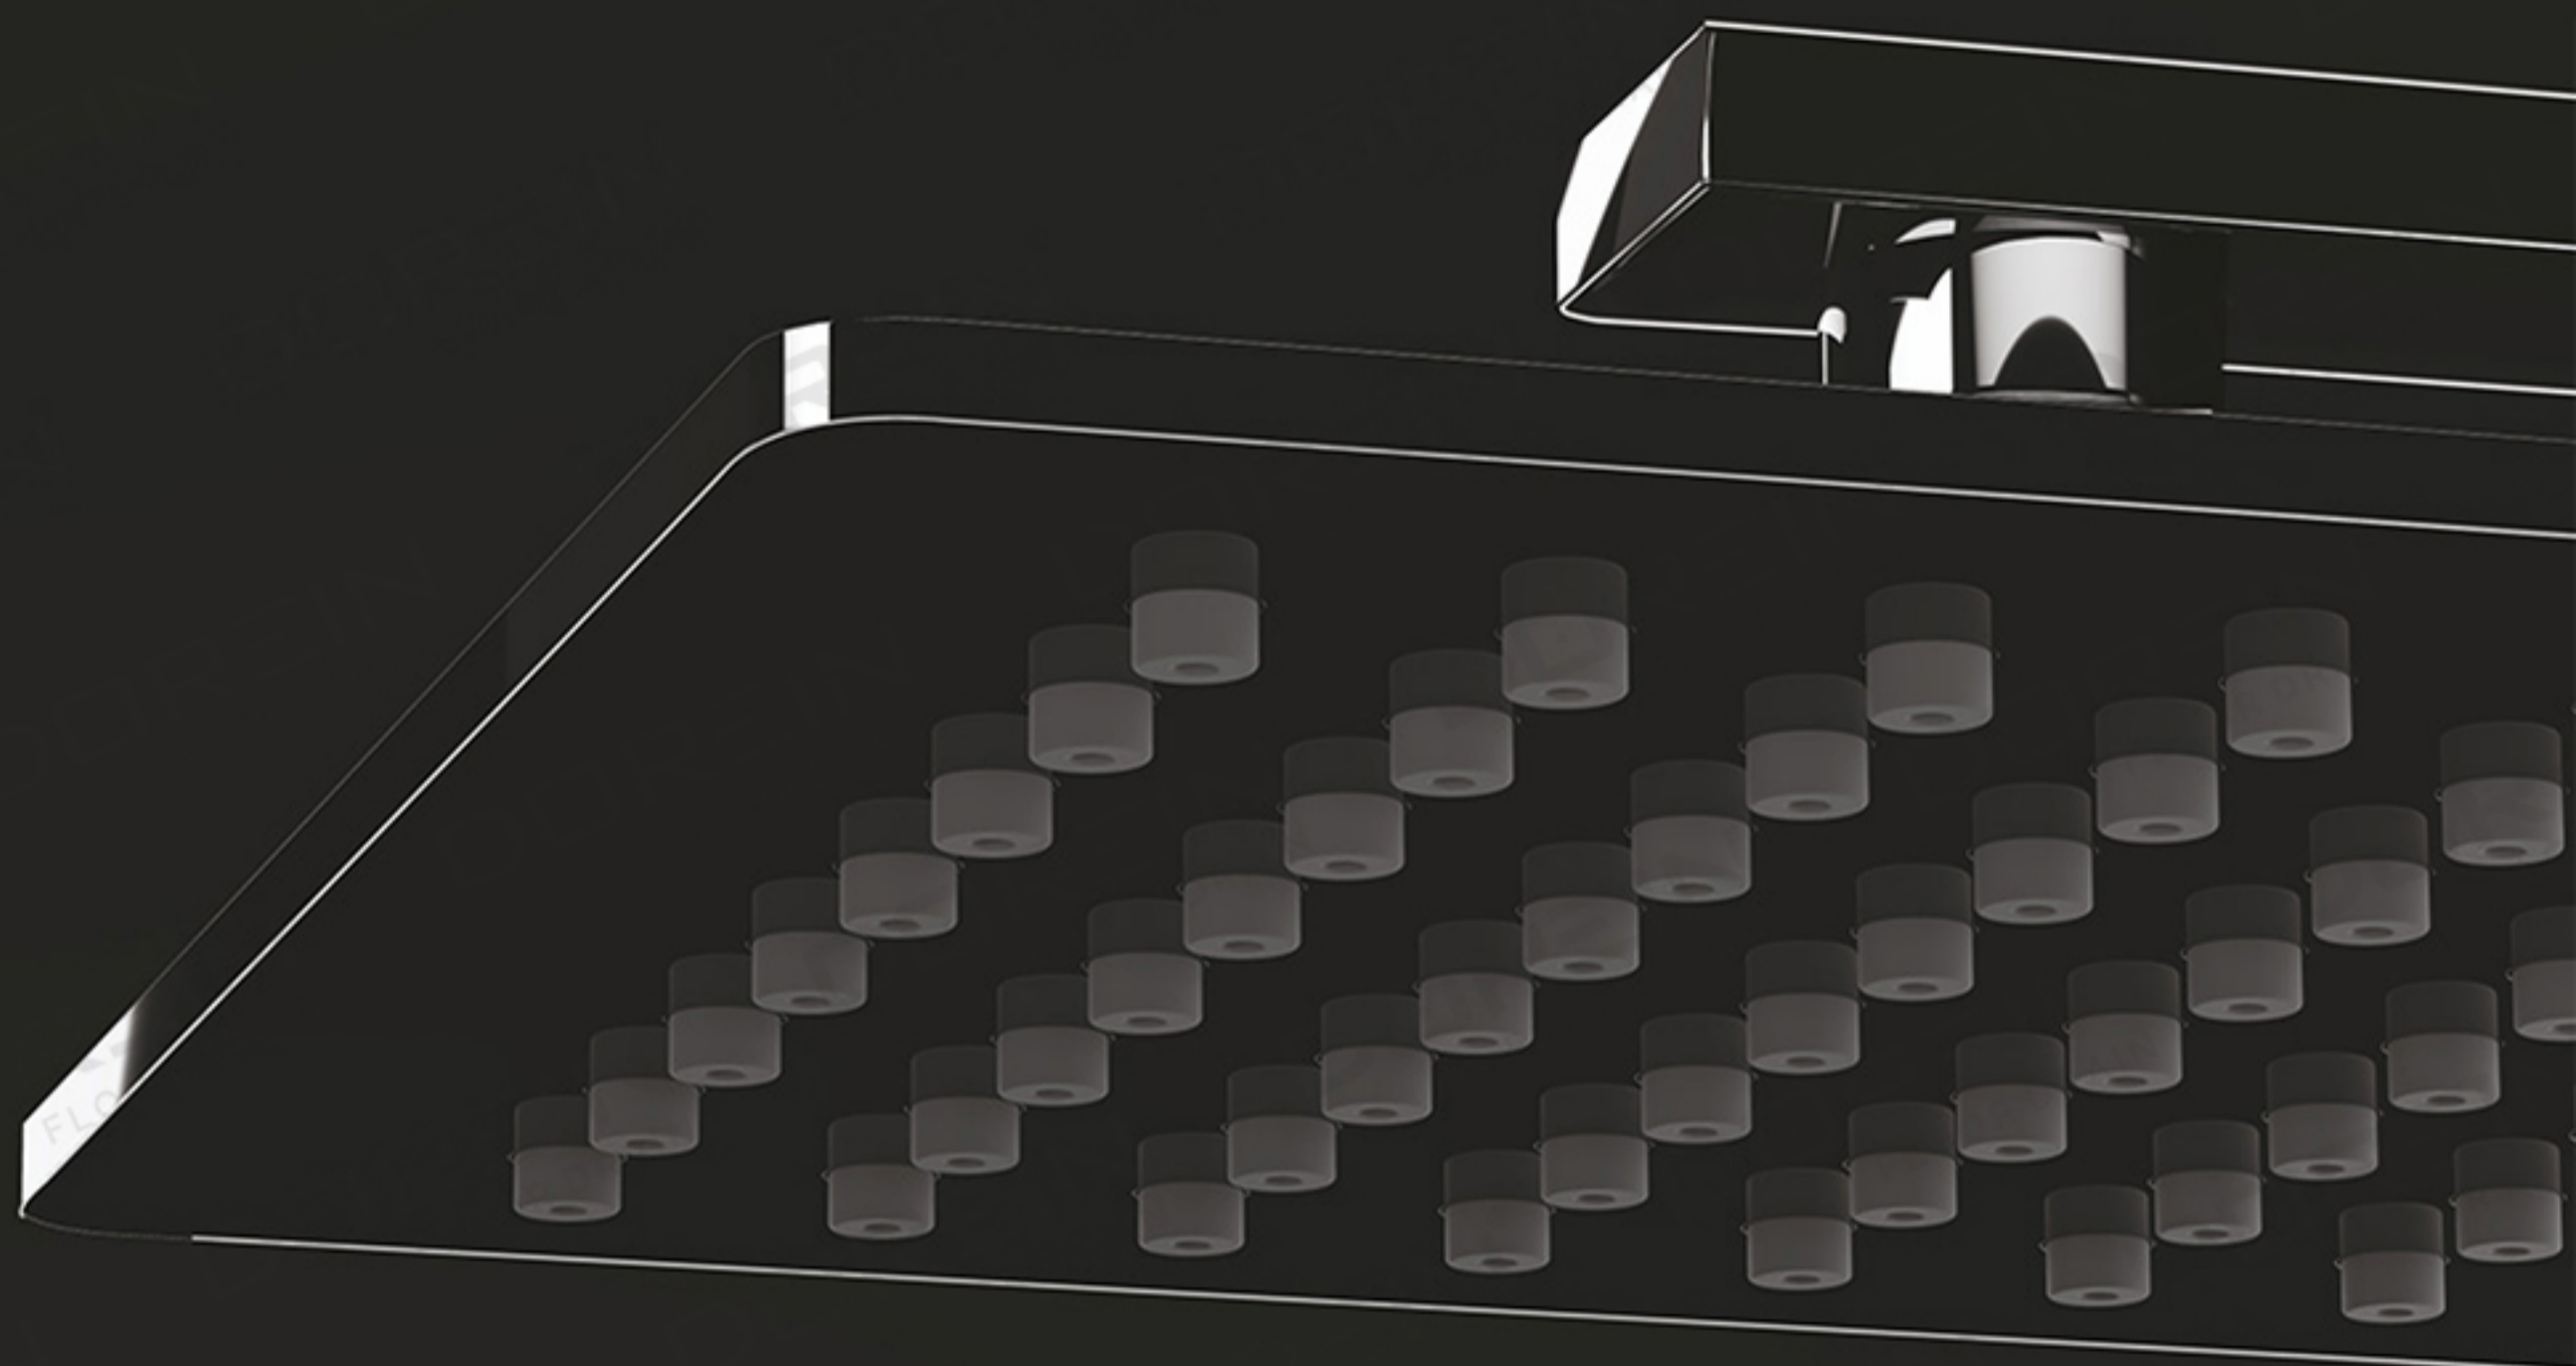

Thickness - Base : 1mm, Plate : 1mm

DOREIN[®]

FLOOR DRAIN

SHOWERS
COLLECTION

Smooth
Water Flow

Rust & Leak
Resistant

High-Gloss
Finish

Where Every Drop Feels Relaxing